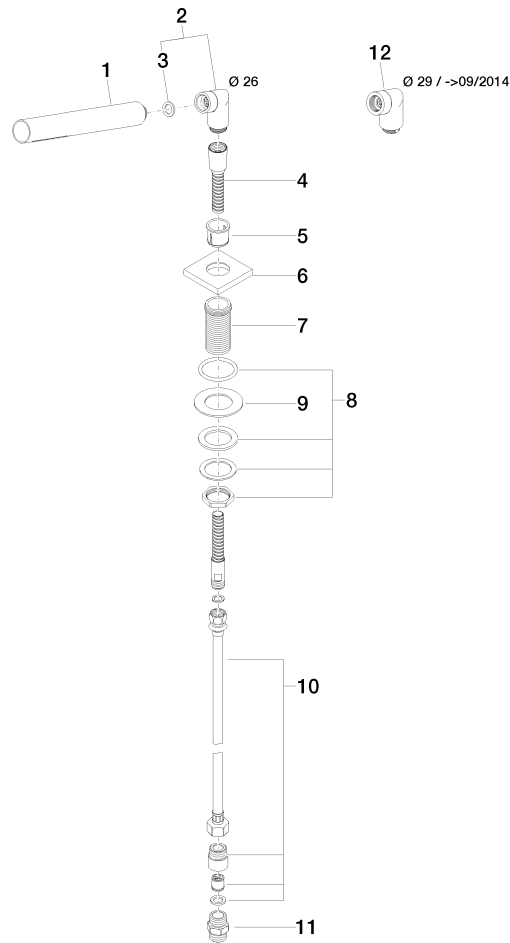

27 702 980 Product version up to 5/15/2020

- COMPACT RAIN, max. flow rate 6.8 l/min (at 3 bar)
- with anti-scale system
- rosette 60 x 60 mm
- hole diameter 32 mm
- metal shower hose 1750mm with integrated anti-twist protection
- WRAS

Two-piece design allows hose to later be changed without dismantling the fitting.

Intrinsic protection against back flow.

	Chrome	27 702 980-00
	Brushed Platinum	27 702 980-06
	Platinum	27 702 980-08
	Dark Chrome	27 702 980-19
	Brushed Light Gold (PVD)	27 702 980-27
	Brushed Durabrass (23kt Gold)	27 702 980-28
	Matte Black	27 702 980-33
	Brushed Gold (PVD)	27 702 980-37
	Brushed Dark Brass (PVD)	27 702 980-39
	Brushed Bronze (PVD)	27 702 980-42
	Brushed Dark Bronze (PVD)	27 702 980-43
	Brushed Champagne (22kt Gold)	27 702 980-46
	Champagne (22kt Gold)	27 702 980-47
	Brushed Chrome	27 702 980-93
	Brushed Dark Platinum	27 702 980-99

27 702 980 Product version up to 5/15/2020

Flow rate chart

Codes & Standards

ASME A112.18.1	cUPC	DIN 4109	EN 1717
ISO 3822	Scottish Water Byelaws	UK Water Supply Regulations	Ü-Zeichen

Hand shower set for bath rim or tile edge installation - Chrome

Parts for other finishes can be found here: Brushed Platinum

Spare parts list

No.	Item Number	Name	Quantity used	Delivery time
8	04 23 10 032 46 90	Mounting with seals M30 x 1,5 -	1.00	14
10	12 505 970 90	High pressure hose 1/2" x 3/8" x 500 mm -	1.00	14
7	09 30 01 090-07	Connection Ø 33 x 67 mm - untreated nickel-plated	1.00	40
12	04 24 04 187 00-00	Elbow 20° - Chrome	1.00	20
6	09 27 68 003-00	Rosette M33 x 1.5 60 x 60 x 9 mm - Chrome	1.00	20
5	90 18 40 085 00 90	Sleeve -	1.00	14
9	09 30 11 060 90	Disc 60 x 34 x 2 mm -	1.00	14
3	90 14 20 002 00 90	Washer 18,5 x 12,0 x 2,0 mm -	1.00	14
11	90 24 03 168 00 90	Nipple 1/2" x 1/2" -	1.00	14
4	28 322 970-00	Metal shower hose 1/2" x 3/8" x 1750 mm - Chrome	1.00	14
2	04 24 04 287 00-00	Nipple 20° - Chrome	1.00	20
1	90 12 11 140 41-00	Bar-type hand shower 6,8 l/min - Chrome	1.00	-