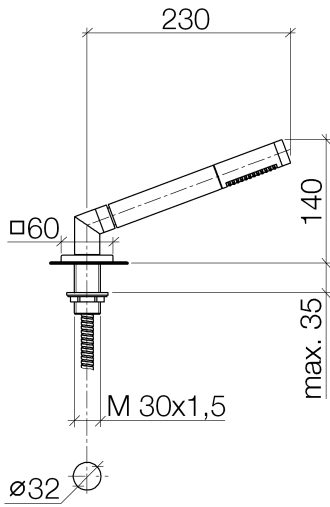

27 702 980 Product version up to 5/15/2020

- COMPACT RAIN, max. flow rate 6.8 l/min (at 3 bar)
- with anti-scale system
- rosette 60 x 60 mm
- hole diameter 32 mm
- metal shower hose 1750mm with integrated anti-twist protection
- WRAS

Two-piece design allows hose to later be changed without dismantling the fitting.

Intrinsic protection against back flow.

	Chrome	27 702 980-00
	Brushed Platinum	27 702 980-06
	Platinum	27 702 980-08
	Dark Chrome	27 702 980-19
	Brushed Light Gold (PVD)	27 702 980-27
	Brushed Durabrass (23kt Gold)	27 702 980-28
	Matte Black	27 702 980-33
	Brushed Gold (PVD)	27 702 980-37
	Brushed Dark Brass (PVD)	27 702 980-39
	Brushed Bronze (PVD)	27 702 980-42
	Brushed Dark Bronze (PVD)	27 702 980-43
	Brushed Champagne (22kt Gold)	27 702 980-46
	Champagne (22kt Gold)	27 702 980-47
	Brushed Chrome	27 702 980-93
	Brushed Dark Platinum	27 702 980-99

27 702 980 Product version up to 5/15/2020

Flow rate chart

Codes & Standards

ASME A112.18.1	cUPC	DIN 4109	EN 1717
ISO 3822	Scottish Water Byelaws	UK Water Supply Regulations	Ü-Zeichen

Hand shower set for bath rim or tile edge installation - Chrome

Parts for other finishes can be found here: Brushed Platinum

Spare parts list

No.	Item Number	Name	Quantity used	Delivery time
8	04 23 10 032 46 90	Mounting with seals M30 x 1,5 -	1.00	14
10	12 505 970 90	High pressure hose 1/2" x 3/8" x 500 mm -	1.00	14
7	09 30 01 090-07	Connection Ø 33 x 67 mm - untreated nickel-plated	1.00	40
12	04 24 04 187 00-00	Elbow 20° - Chrome	1.00	20
6	09 27 68 003-00	Rosette M33 x 1.5 60 x 60 x 9 mm - Chrome	1.00	20
5	90 18 40 085 00 90	Sleeve -	1.00	14
9	09 30 11 060 90	Disc 60 x 34 x 2 mm -	1.00	14
3	90 14 20 002 00 90	Washer 18,5 x 12,0 x 2,0 mm -	1.00	14
11	90 24 03 168 00 90	Nipple 1/2" x 1/2" -	1.00	14
4	28 322 970-00	Metal shower hose 1/2" x 3/8" x 1750 mm - Chrome	1.00	14
2	04 24 04 287 00-00	Nipple 20° - Chrome	1.00	20
1	90 12 11 140 41-00	Bar-type hand shower 6,8 l/min - Chrome	1.00	-