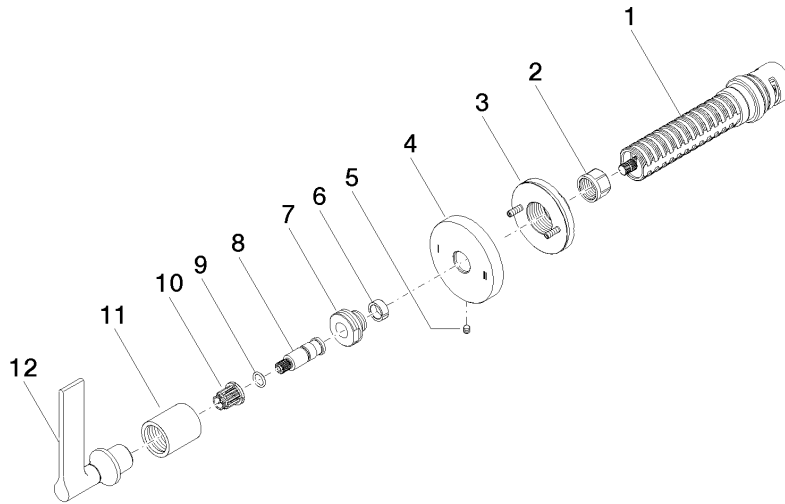

36 200 819

Ersatzteile für die
anderen
Oberflächenvarianten
finden Sie hier:
Chrom