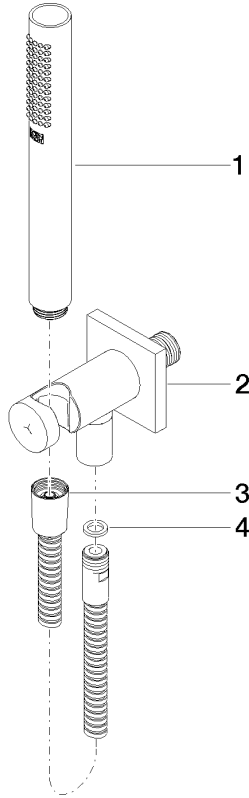

27 802 970 Product version up to 6/3/2020

- COMPACT RAIN, max. flow rate 15 l/min (at 3 bar)
- 3/8" shower outlet
- metal shower hose 1250mm with integrated anti-twist protection
- with anti-scale system

technical data:

- rosette 60 x 60 mm
- 1/2" connection

Notes:

Intrinsic protection against back flow.

Recommended miscellaneous

Concealed wall elbow -

35 085 970 90

- min. recess depth 90 mm
- max. recess depth 163 mm

UK Water Supply
Regulations

Ü-Zeichen

Hand shower set with integrated shower holder - Platinum

SERIES SPECIFIC

27 802 970 Product version up to 6/3/2020

Certificates and sustainability

Belgaqua_21-024-2 LGA_29

LGA_29

WRAS_250402

Belgaqua_25-344-2

Spare parts list

No.	Item Number	Name	Quantity used	Delivery time
4	90 14 20 026 00 90	Washer 14 x 8 x 2 mm Centellen WS 3820 -	1.00	14
3	90 30 02 072 00-08	Metal shower hose 1/2" x 3/8" x 1250 mm - Platinum	1.00	54
2	28 490 970-08	Wall elbow with integrated shower holder - Platinum	1.00	54
1	90 12 11 140 40-08	Bar-type hand shower 15 l/min. - Platinum	1.00	-