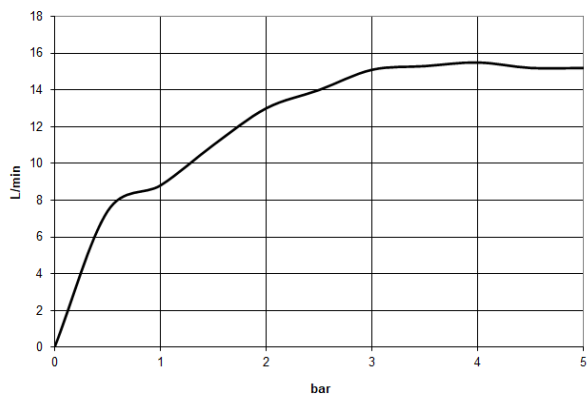

27 802 970 Product version up to 6/3/2020

- COMPACT RAIN, max. flow rate 15 l/min (at 3 bar)
- 3/8" shower outlet
- metal shower hose 1250mm with integrated anti-twist protection
- with anti-scale system

technical data:

- rosette 60 x 60 mm
- 1/2" connection

Notes:

Intrinsic protection against back flow.

Recommended miscellaneous

Concealed wall elbow -

35 085 970 90

- min. recess depth 90 mm
- max. recess depth 163 mm

27 802 970 Product version up to 6/3/2020

mm [inches]

Flow rate chart

Codes & Standards

DIN 4109

EN 1717

ISO 3822

Scottish Water
Byelaws