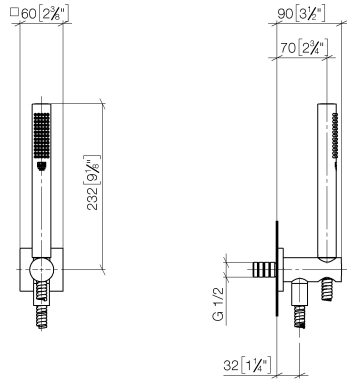

27 802 970 Product version up to 6/3/2020

- COMPACT RAIN, max. flow rate 15 l/min (at 3 bar)
- 3/8" shower outlet
- metal shower hose 1250mm with integrated anti-twist protection
- with anti-scale system

technical data:

- rosette 60 x 60 mm
- 1/2" connection

Notes:

Intrinsic protection against back flow.

Recommended miscellaneous

Concealed wall elbow -

35 085 970 90

- min. recess depth 90 mm
- max. recess depth 163 mm

27 802 970 Product version up to 6/3/2020

mm [inches]

Flow rate chart

Codes & Standards

DIN 4109

EN 1717

ISO 3822

Scottish Water
Byelaws

LGA_29

WRAS_250402

Belgaqua_25-344-2

Spare parts list

No.	Item Number	Name	Quantity used	Delivery time
4	90 14 20 026 00 90	Washer 14 x 8 x 2 mm Centellen WS 3820 -	1.00	14
3	90 30 02 072 00-08	Metal shower hose 1/2" x 3/8" x 1250 mm - Platinum	1.00	54
2	28 490 970-08	Wall elbow with integrated shower holder - Platinum	1.00	54
1	90 12 11 140 40-08	Bar-type hand shower 15 l/min. - Platinum	1.00	-