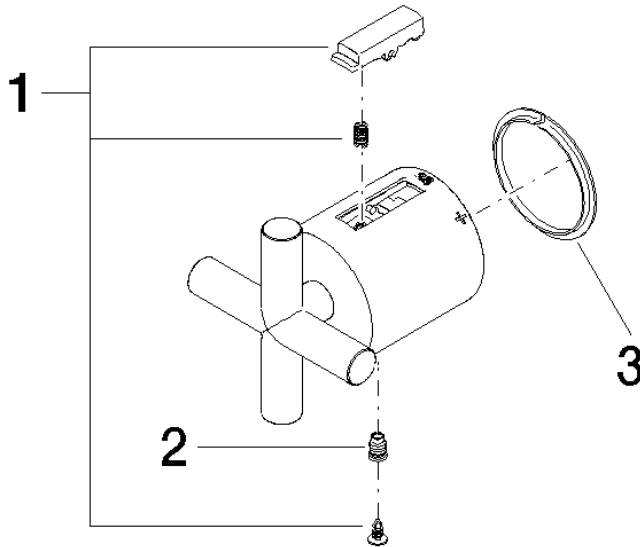

## Handle - Brushed Chrome

SPARE PARTS

---

90 17 33 022 00 Product version from 4/1/2025

90 17 33 022 00 Product version from 4/1/2025

Parts for other finishes can be found here: [Chrome](#)