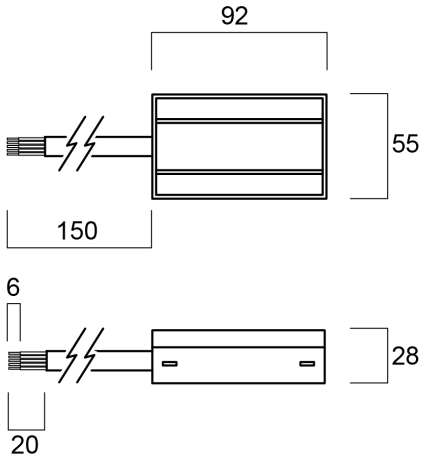

LOOP-IN LOOP-OUT WIRING BOX 5-WAY ACCESSORY 0079402

Features

- Loop In - Loop Out 5-way wiring box

Product Overview

Product name	LOOP-IN LOOP-OUT WIRING BOX 5-WAY ACCESSORY
Technology	Accessory
Environment	Indoor
General application	Retail
ETIM Class	EC002556
Housing colour	Black
Product EAN number	5410288794020
Warranty	3 years

LOOP-IN LOOP-OUT WIRING BOX 5-WAY ACCESSORY 0079402

Technical drawings

Data table

GENERAL DATA

Product name	LOOP-IN LOOP-OUT WIRING BOX 5-WAY ACCESSORY
Technology	Accessory
Environment	Indoor
General application	Retail
ETIM Class	EC002556
Warranty	3 years

ELECTRICAL DATA

Control gear required	No
-----------------------	----

PHYSICAL DATA

Housing colour	Black
Nominal Product Length (mm)	92
Nominal Product Width (mm)	55

LOOP-IN LOOP-OUT WIRING BOX 5-WAY ACCESSORY 0079402

Nominal Product Height (mm)	28
Weight (kg)	0.072

PACKAGING

Product EAN number	5410288794020
Packaging single length / height (cm)	7.2
Packaging single width (cm)	5.5
Packaging single depth (cm)	2.8
DUN14 (inner)	15410288794027
Units per outer package	120
Packaging outer length / height (cm)	67.0
Packaging outer width (cm)	58.0
Packaging outer depth (cm)	35.0