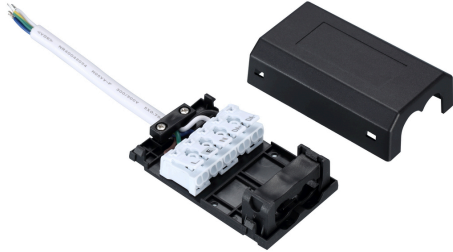

LOOP-IN LOOP-OUT WIRING BOX 5-WAY ACCESSORY 0079402

Features

- Loop In - Loop Out 5-way wiring box

Product Overview

Product name	LOOP-IN LOOP-OUT WIRING BOX 5-WAY ACCESSORY
Technology	Accessory
Environment	Indoor
General application	Retail
ETIM Class	EC002556
Housing colour	Black
Product EAN number	5410288794020
Warranty	3 years

LOOP-IN LOOP-OUT WIRING BOX 5-WAY ACCESSORY 0079402

Technical drawings

Data table

GENERAL DATA

Product name	LOOP-IN LOOP-OUT WIRING BOX 5-WAY ACCESSORY
Technology	Accessory
Environment	Indoor
General application	Retail
ETIM Class	EC002556
Warranty	3 years

ELECTRICAL DATA

Control gear required	No
-----------------------	----

PHYSICAL DATA

Housing colour	Black
Nominal Product Length (mm)	92
Nominal Product Width (mm)	55

LOOP-IN LOOP-OUT WIRING BOX 5-WAY ACCESSORY 0079402

Nominal Product Height (mm)	28
Weight (kg)	0.072

PACKAGING

Product EAN number	5410288794020
Packaging single length / height (cm)	7.2
Packaging single width (cm)	5.5
Packaging single depth (cm)	2.8
DUN14 (inner)	15410288794027
Units per outer package	120
Packaging outer length / height (cm)	67.0
Packaging outer width (cm)	58.0
Packaging outer depth (cm)	35.0