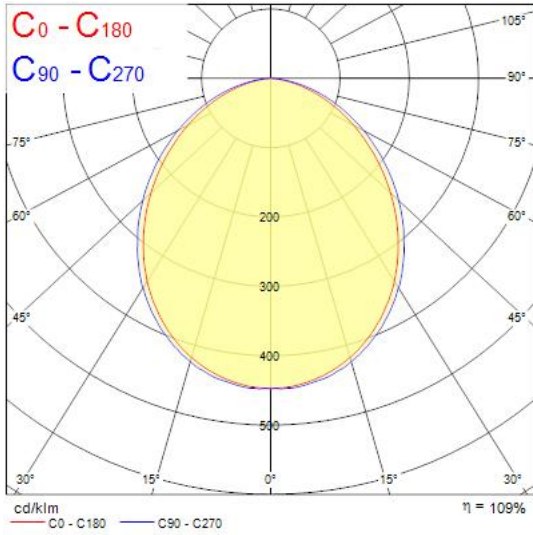

Product Overview

Product name	START eco Bollard L-Shape M IP65 620lm 830 BLK
Technology	LED
Cap/Base	N/A
Housing	Aluminium
Fixture luminous flux (lm)	620
Luminaire efficacy (lm/W)	78
Colour temperature (K)	3000
Light colour	Warm White
CRI (Ra)	80
Colour Variation Initial (SDCM)	6
Photobiological Risk Group	RG1
Total power consumption (W)	8
Electrical protection	Class I
LED Flickering Rate	Low (6% - 20%)
Housing colour	RAL9005
IP rating	IP65
IK rating	IK05
Product EAN number	5410288479514

START eco Bollard L-Shape M IP65 620lm 830 BLK 0047951

Warranty

3 years

Colour Code

830

Photometry

Technical drawings