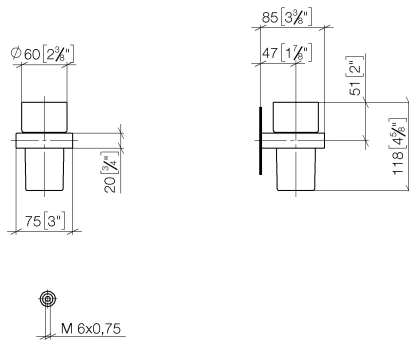

Tumbler holder , wall model - Brushed Dark Platinum

SERIES SPECIFIC

83 400 780 Product version from 4/1/2025

- crystal glass
- width 75mm
- height 118 mm
- 85mm projection

	Brushed Dark Platinum	83 400 780-99
	Chrome	83 400 780-00
	Brushed Platinum	83 400 780-06
	Platinum	83 400 780-08
	Dark Chrome	83 400 780-19
	Brushed Light Gold (PVD)	83 400 780-27
	Brushed Durabronze (23kt Gold)	83 400 780-28
	Brushed Gold (PVD)	83 400 780-37
	Brushed Dark Brass (PVD)	83 400 780-39
	Brushed Bronze (PVD)	83 400 780-42
	Brushed Dark Bronze (PVD)	83 400 780-43
	Brushed Champagne (22kt Gold)	83 400 780-46
	Champagne (22kt Gold)	83 400 780-47

83 400 780 Product version from 4/1/2025

mm [inches]

83 400 780 Product version from 4/1/2025

Parts for other finishes can be found here: [Chrome](#)

Spare parts list

No.	Item Number	Name	Quantity used	Delivery time
1	90 90 00 008 00 84	Crystal tumbler -	1.00	14
4	05 17 20 726 02 90	Attachment set -	2.00	14
2	08 28 10 500 91	Guide ring without lug Ø 57 x 7 mm -	1.00	14
3	09 31 11 148 90	Mounting Threaded pin with hexagon socket with point M5 x 4 mm -	2.00	14
5	08 17 20 726 90	Holder Wall mounting Ø 13,5 x 20 mm -	2.00	14