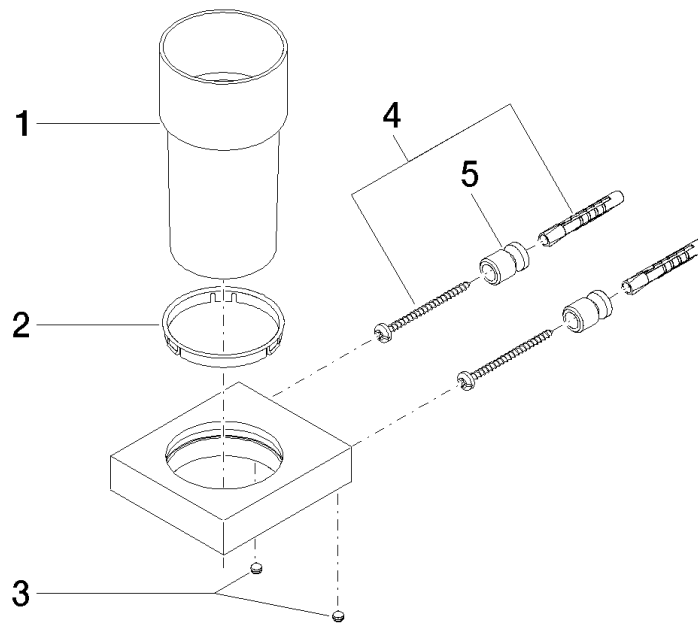

Tumbler holder , wall model - Brushed Dark Platinum

SERIES SPECIFIC

83 400 780 Product version from 4/1/2025

- crystal glass
- width 75mm
- height 118 mm
- 85mm projection

	Brushed Dark Platinum	83 400 780-99
	Chrome	83 400 780-00
	Brushed Platinum	83 400 780-06
	Platinum	83 400 780-08
	Dark Chrome	83 400 780-19
	Brushed Light Gold (PVD)	83 400 780-27
	Brushed Durabronze (23kt Gold)	83 400 780-28
	Brushed Gold (PVD)	83 400 780-37
	Brushed Dark Brass (PVD)	83 400 780-39
	Brushed Bronze (PVD)	83 400 780-42
	Brushed Dark Bronze (PVD)	83 400 780-43
	Brushed Champagne (22kt Gold)	83 400 780-46
	Champagne (22kt Gold)	83 400 780-47

83 400 780 Product version from 4/1/2025

mm [inches]

83 400 780 Product version from 4/1/2025

Parts for other finishes can be found here: [Chrome](#)

Spare parts list

No.	Item Number	Name	Quantity used	Delivery time
1	90 90 00 008 00 84	Crystal tumbler -	1.00	14
4	05 17 20 726 02 90	Attachment set -	2.00	14
2	08 28 10 500 91	Guide ring without lug Ø 57 x 7 mm -	1.00	14
3	09 31 11 148 90	Mounting Threaded pin with hexagon socket with point M5 x 4 mm -	2.00	14
5	08 17 20 726 90	Holder Wall mounting Ø 13,5 x 20 mm -	2.00	14