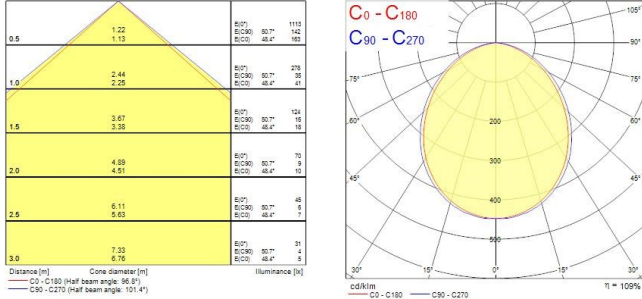

Start eco Bollard L-Shape M IP65 *START eco Bollard L-Shape M IP65 620lm 830 BLK* 0047951

TECHNICAL DRAWINGS