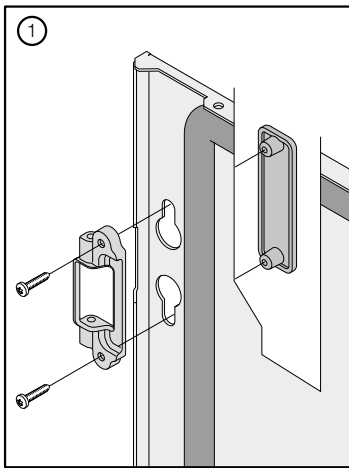

TORX 30 19 mm

PVHT...
PVWT...

40x	M6x10	Torx 30
4x	M6x20	Torx 30
8x	M4x10	Torx 20
4x	M6x10	Torx 20

ABB SACE
A division of ABB S.p.A.
 Automation and Distribution Boards
 Via Italia, 58
 23846 Garbagnate Monastero (LC) - Italy
 Tel.: +39 031 3570 1
 Fax: +39 031 3570228
www.abb.com