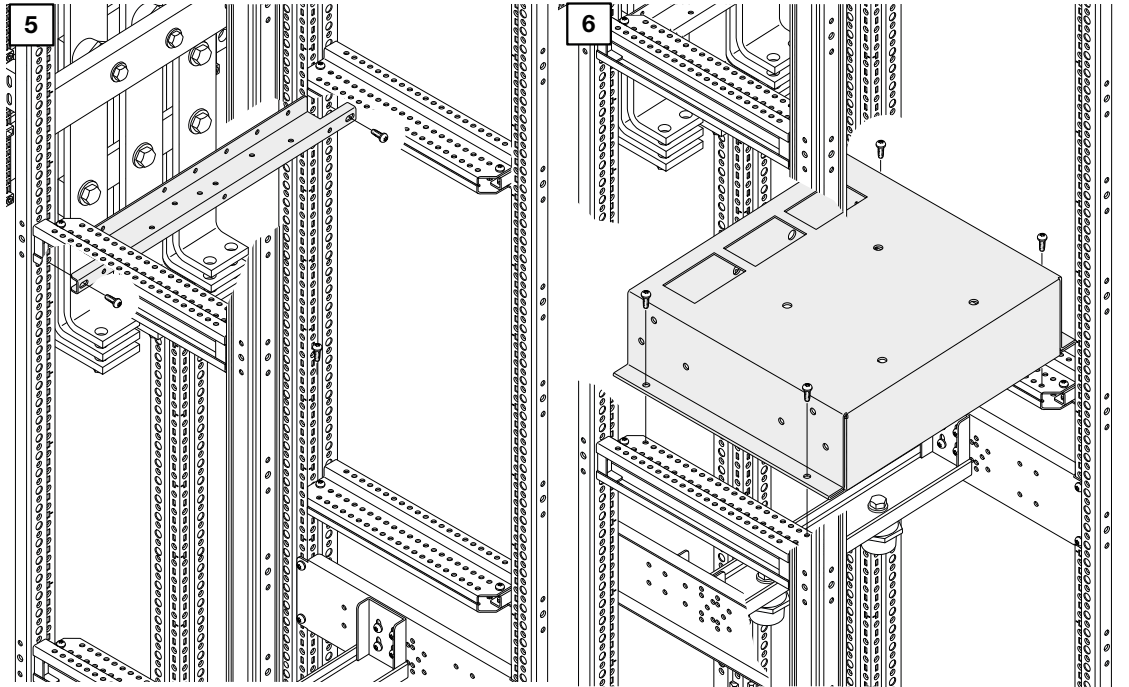

TORX 30 19 mm

PVHT...
PVWT...

40x	M6x10	Torx 30
4x	M6x20	Torx 30
8x	M4x10	Torx 20
4x	M6x10	Torx 20

ABB SACE
A division of ABB S.p.A.
 Automation and Distribution Boards
 Via Italia, 58
 23846 Garbagnate Monastero (LC) - Italy
 Tel.: +39 031 3570 1
 Fax: +39 031 3570228
www.abb.com