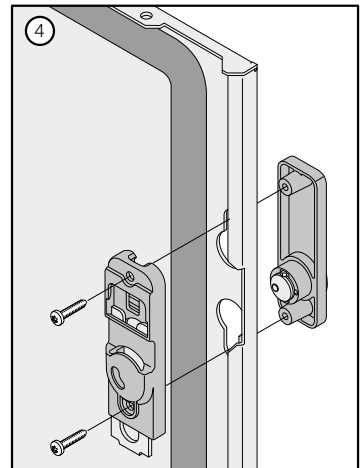

TORX 30 19 mm

PVHT...
PVWT...

40x	M6x10	Torx 30
4x	M6x20	Torx 30
8x	M4x10	Torx 20
4x	M6x10	Torx 20

ABB SACE
A division of ABB S.p.A.
 Automation and Distribution Boards
 Via Italia, 58
 23846 Garbagnate Monastero (LC) - Italy
 Tel.: +39 031 3570 1
 Fax: +39 031 3570228
www.abb.com