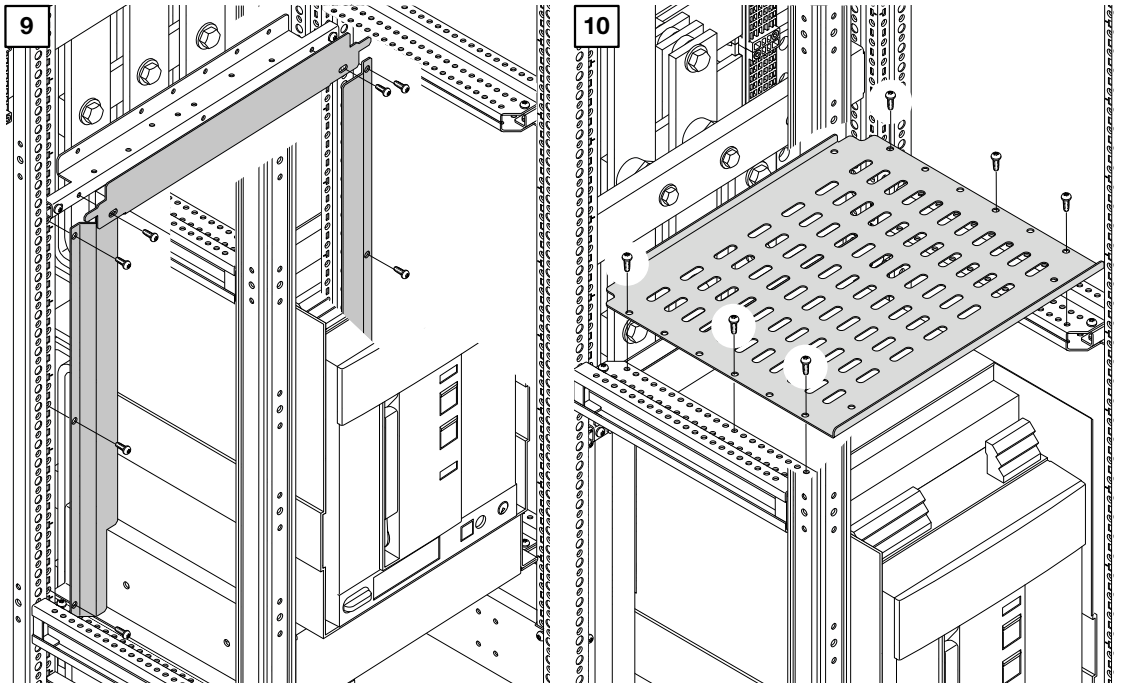

TORX 30 19 mm

PVHT...
PVWT...

40x	M6x10	Torx 30
4x	M6x20	Torx 30
8x	M4x10	Torx 20
4x	M6x10	Torx 20

ABB SACE
A division of ABB S.p.A.
 Automation and Distribution Boards
 Via Italia, 58
 23846 Garbagnate Monastero (LC) - Italy
 Tel.: +39 031 3570 1
 Fax: +39 031 3570228
www.abb.com