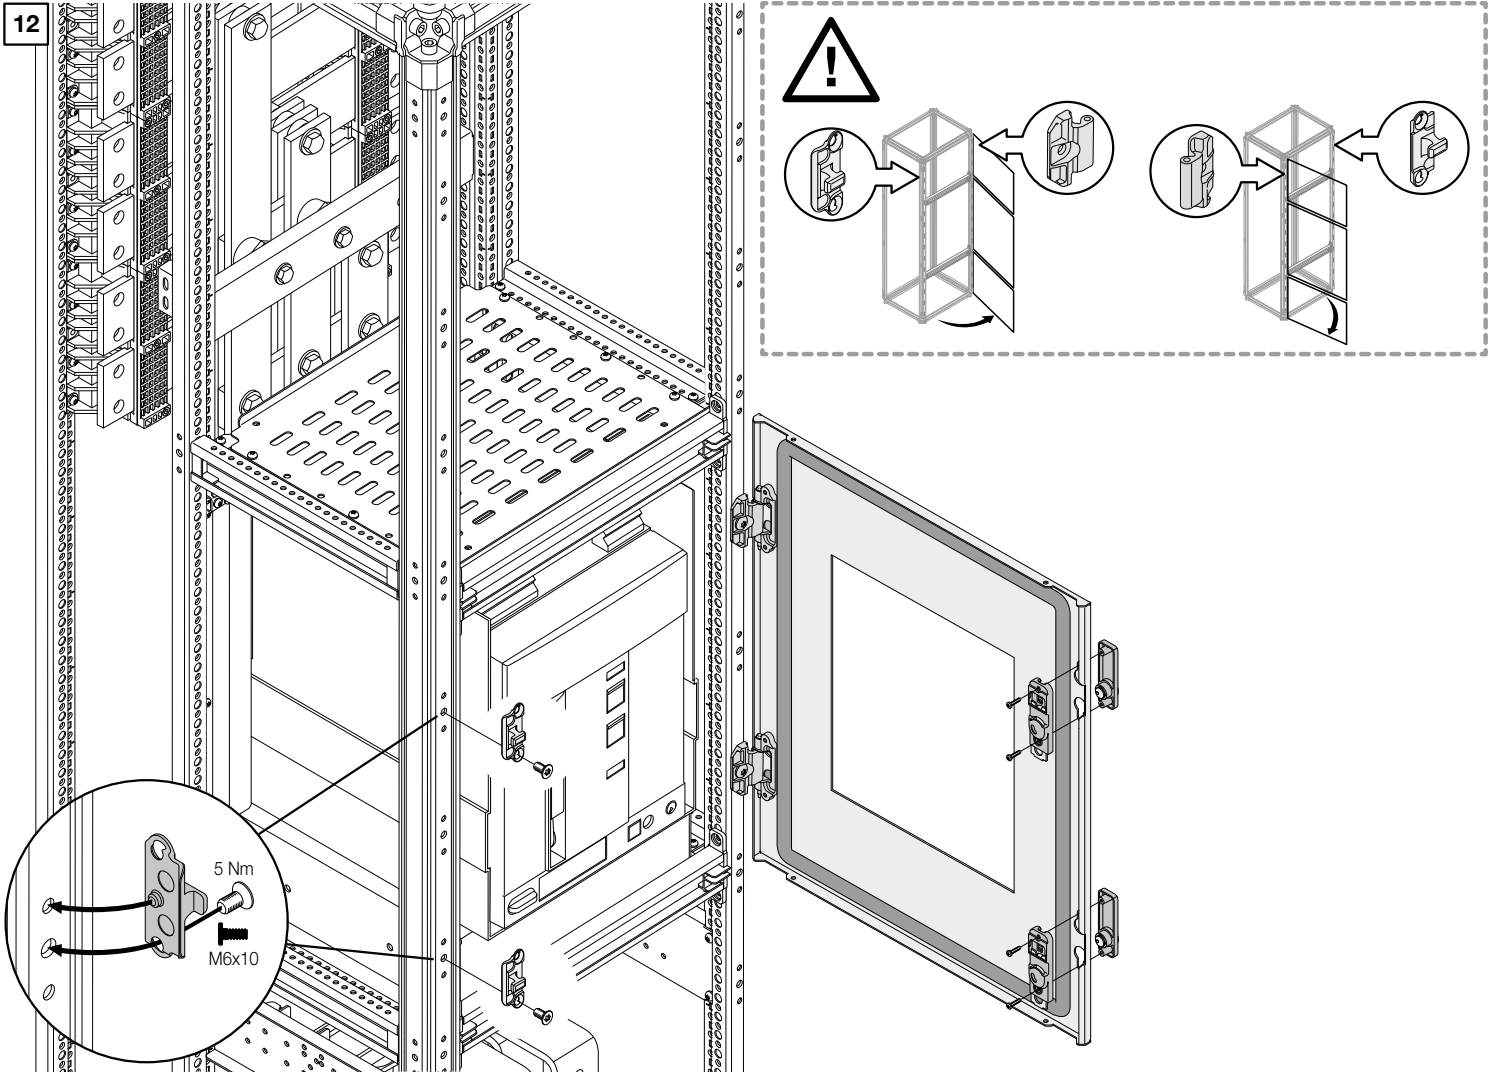

TORX 30 19 mm

PVHT...
PVWT...

40x	M6x10	Torx 30
4x	M6x20	Torx 30
8x	M4x10	Torx 20
4x	M6x10	Torx 20

ABB SACE
A division of ABB S.p.A.
 Automation and Distribution Boards
 Via Italia, 58
 23846 Garbagnate Monastero (LC) - Italy
 Tel.: +39 031 3570 1
 Fax: +39 031 3570228
www.abb.com