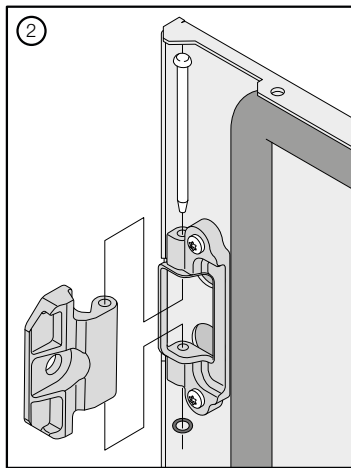

TORX 30 19 mm

PVHT...
PVWT...

40x	M6x10	Torx 30
4x	M6x20	Torx 30
8x	M4x10	Torx 20
4x	M6x10	Torx 20

ABB SACE
A division of ABB S.p.A.
 Automation and Distribution Boards
 Via Italia, 58
 23846 Garbagnate Monastero (LC) - Italy
 Tel.: +39 031 3570 1
 Fax: +39 031 3570228
www.abb.com