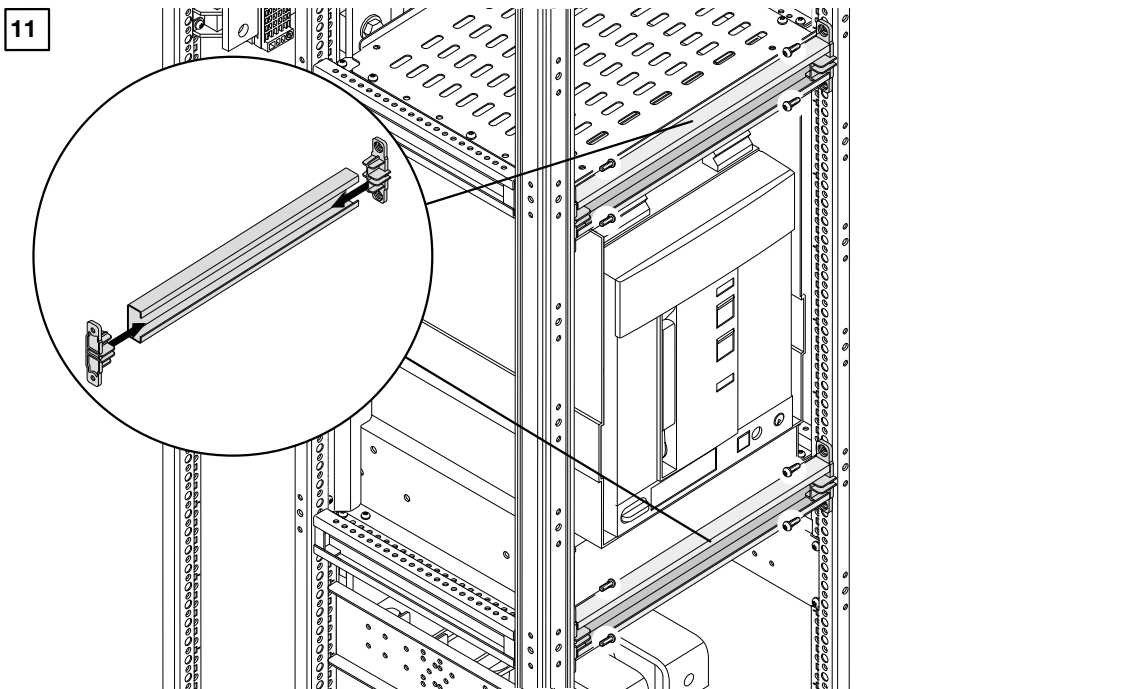

TORX 30 19 mm

PVHT...
PVWT...

40x	M6x10	Torx 30
4x	M6x20	Torx 30
8x	M4x10	Torx 20
4x	M6x10	Torx 20

ABB SACE
A division of ABB S.p.A.
 Automation and Distribution Boards
 Via Italia, 58
 23846 Garbagnate Monastero (LC) - Italy
 Tel.: +39 031 3570 1
 Fax: +39 031 3570228
www.abb.com