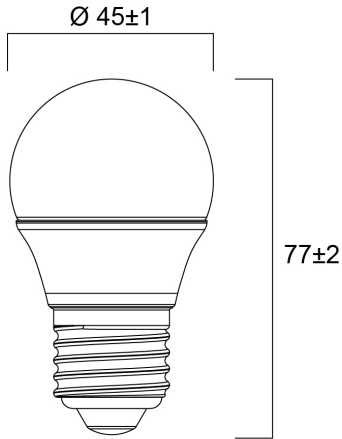

Technical drawings

Data table

GENERAL DATA

Product name	ToLEDo Ball V7 806LM 827 E27 SL
Technology	LED
Watt (Rated) (W)	6.5
Cap/Base	E27
Fixture rating	Open
Operating temperature range (°C)	-20°C...+40°C
Performance ambient temperature T_q (°C)	25
E-number FI	4741016
Warranty	3 years

OPTICAL DATA