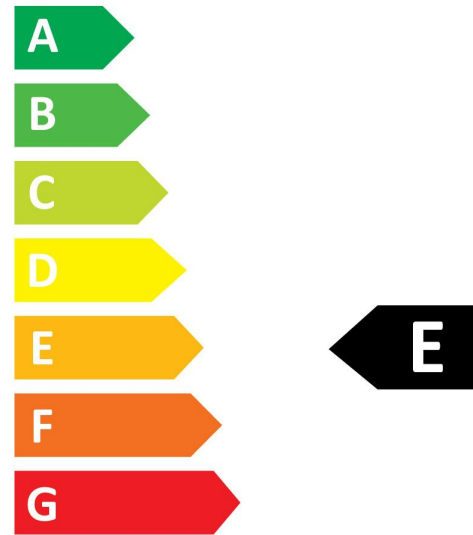

## Energy label

0029631

7  
kWh/1000h

0029631

7  
kWh/1000h

Light your world