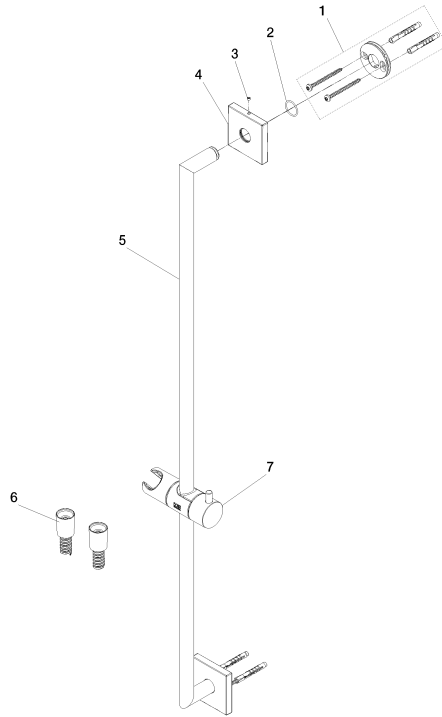

26 412 980 Product version from 9/1/2025

- slide bar
- metal shower hose 1750mm with integrated anti-twist protection
- shower hose connector 3/8"

Technical data:

- gauge 800 mm
- rosette 60 x 60 mm
- Pipe diameter 18 mm

Notes:

	Brushed Dark Bronze (PVD)	26 412 980-43
	Chrome	26 412 980-00
	Brushed Platinum	26 412 980-06
	Platinum	26 412 980-08
	Dark Chrome	26 412 980-19
	Light Gold (PVD)	26 412 980-26
	Brushed Light Gold (PVD)	26 412 980-27
	Brushed Durabronze (23kt Gold)	26 412 980-28
	Matte Black	26 412 980-33
	Brushed Gold (PVD)	26 412 980-37
	Brushed Dark Brass (PVD)	26 412 980-39
	Brushed Bronze (PVD)	26 412 980-42
	Brushed Champagne (22kt Gold)	26 412 980-46
	Champagne (22kt Gold)	26 412 980-47
	Brushed Chrome	26 412 980-93
	Brushed Dark Platinum	26 412 980-99

Recommended miscellaneous

Wall elbow - Brushed Dark Bronze (PVD) 28 450 980-43

26 412 980 Product version from 9/1/2025

mm [inches]

26 412 980 Product version from 9/1/2025

Parts for other finishes can be found here: [Chrome](#)

Spare parts list

No.	Item Number	Name	Quantity used	Delivery time
5	90 28 22 590 02-43	pipe	1.00	-
Spare part can no longer be ordered, please order the replacement item				
4	90 17 98 508 00-43	rosette	2.00	-
Spare part can no longer be ordered, please order the replacement item				
3	09 31 11 055 90	Mounting Threaded pin with hexagon socket with point M4 x 3,5 mm -	2.00	14
2	90 14 10 032 00 90	O-Ring 18,1 x 1,6 mm -	2.00	14
7	12 540 970-43	Slide unit Ø 18 mm - Brushed Dark Bronze (PVD)	1.00	82
1	90 30 30 516 00 90	Attachment set -	2.00	14
6	90 30 02 071 00-43	hose	1.00	-
Spare part can no longer be ordered, please order the replacement item				