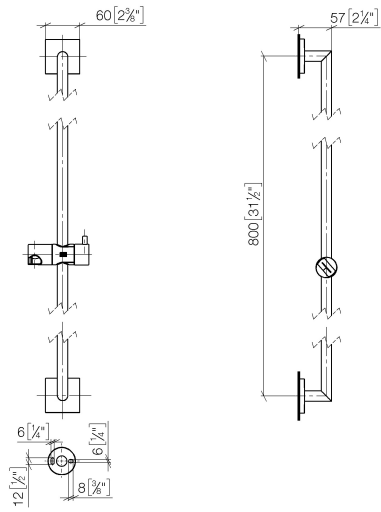

26 412 980 Product version from 9/1/2025

- slide bar
- metal shower hose 1750mm with integrated anti-twist protection
- shower hose connector 3/8"

Technical data:

- gauge 800 mm
- rosette 60 x 60 mm
- Pipe diameter 18 mm

Notes:

	Brushed Dark Bronze (PVD)	26 412 980-43
	Chrome	26 412 980-00
	Brushed Platinum	26 412 980-06
	Platinum	26 412 980-08
	Dark Chrome	26 412 980-19
	Light Gold (PVD)	26 412 980-26
	Brushed Light Gold (PVD)	26 412 980-27
	Brushed Durabronze (23kt Gold)	26 412 980-28
	Matte Black	26 412 980-33
	Brushed Gold (PVD)	26 412 980-37
	Brushed Dark Brass (PVD)	26 412 980-39
	Brushed Bronze (PVD)	26 412 980-42
	Brushed Champagne (22kt Gold)	26 412 980-46
	Champagne (22kt Gold)	26 412 980-47
	Brushed Chrome	26 412 980-93
	Brushed Dark Platinum	26 412 980-99

Recommended miscellaneous

Wall elbow - Brushed Dark Bronze (PVD) 28 450 980-43

26 412 980 Product version from 9/1/2025

mm [inches]

26 412 980 Product version from 9/1/2025

Parts for other finishes can be found here: [Chrome](#)

Spare parts list

No.	Item Number	Name	Quantity used	Delivery time
5	90 28 22 590 02-43	pipe	1.00	-
Spare part can no longer be ordered, please order the replacement item				
4	90 17 98 508 00-43	rosette	2.00	-
Spare part can no longer be ordered, please order the replacement item				
3	09 31 11 055 90	Mounting Threaded pin with hexagon socket with point M4 x 3,5 mm -	2.00	14
2	90 14 10 032 00 90	O-Ring 18,1 x 1,6 mm -	2.00	14
7	12 540 970-43	Slide unit Ø 18 mm - Brushed Dark Bronze (PVD)	1.00	82
1	90 30 30 516 00 90	Attachment set -	2.00	14
6	90 30 02 071 00-43	hose	1.00	-
Spare part can no longer be ordered, please order the replacement item				