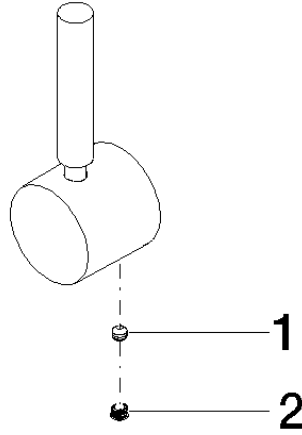

Handle Lever for washstand deck mounting 52 x 35 x 117 mm - Dark Chrome

SPARE PARTS

90 20 66 003 00 Product version from 4/1/2025

	Dark Chrome	90 20 66 003 00-19
	Chrome	90 20 66 003 00-00
	Brushed Platinum	90 20 66 003 00-06
	Platinum	90 20 66 003 00-08
	Durabronze (23kt Gold)	90 20 66 003 00-09
	Light Gold (PVD)	90 20 66 003 00-26
	Brushed Light Gold (PVD)	90 20 66 003 00-27
	Brushed Durabronze (23kt Gold)	90 20 66 003 00-28
	Matte Black	90 20 66 003 00-33
	Brushed Gold (PVD)	90 20 66 003 00-37
	Brushed Dark Brass (PVD)	90 20 66 003 00-39
	Brushed Bronze (PVD)	90 20 66 003 00-42
	Brushed Dark Bronze (PVD)	90 20 66 003 00-43
	Brushed Champagne (22kt Gold)	90 20 66 003 00-46
	Champagne (22kt Gold)	90 20 66 003 00-47
	Brushed Chrome	90 20 66 003 00-93
	Brushed Dark Platinum	90 20 66 003 00-99

Handle Lever for washstand deck mounting 52 x 35 x 117 mm - Dark Chrome

SPARE PARTS

90 20 66 003 00 Product version from 4/1/2025

Handle Lever for washstand deck mounting 52 x 35 x 117 mm - Dark Chrome

SPARE PARTS

90 20 66 003 00 Product version from 4/1/2025

90 20 66 003 00 Product version from 4/1/2025

Parts for other finishes can be found here: [Chrome](#)

Spare parts list

No.	Item Number	Name	Quantity used	Delivery time
1	90 31 11 063 00 90	Mounting Threaded pin with hexagon socket with cup point M5 x 4 mm -	1.00	14
2	90 31 20 109 00 90	Plug -	1.00	14