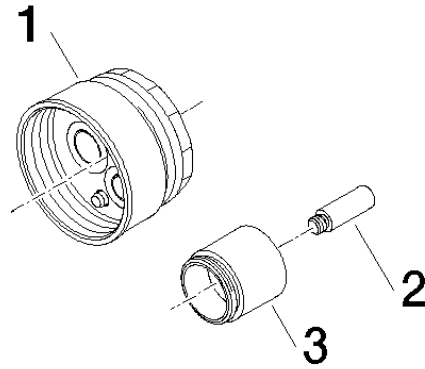

## Extension 20 mm -

SERIES-VARIOUS

---

12 073 970 90

for xSTREAM single-lever bath mixer 36 115 SSS-  
FFup to 20 mm: 1x 12 073 970 90 21 mm - 40 mm:  
2x 12 073 970 90 41 mm - 60 mm: 3x 12 073 970 90

Extension 20 mm -

### Spare parts list

No.	Item Number	Name	Quantity used	Delivery time
2	09 31 09 023 90	Extension Ø 8 x 25 mm -	1.00	14
3	09 21 02 016-00	Cover Ø 26 x 25 mm - Chrome	1.00	20
1	04 30 11 011 10 90	Mounting Ø 52 x 36 mm -	1.00	-