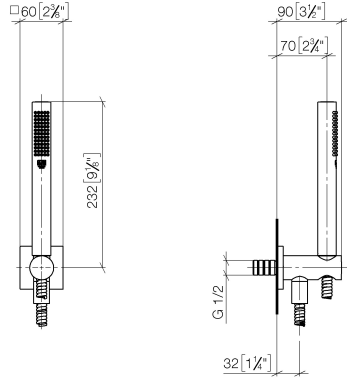

27 802 970 Product version up to 6/3/2020

- COMPACT RAIN, max. flow rate 15 l/min (at 3 bar)
- 3/8" shower outlet
- metal shower hose 1250mm with integrated anti-twist protection
- with anti-scale system

technical data:

- rosette 60 x 60 mm
- 1/2" connection

Notes:

Intrinsic protection against back flow.

Recommended miscellaneous

Concealed wall elbow -

35 085 970 90

- min. recess depth 90 mm
- max. recess depth 163 mm

27 802 970 Product version up to 6/3/2020

mm [inches]

Flow rate chart

Codes & Standards

DIN 4109

EN 1717

ISO 3822

Scottish Water
Byelaws

LGA_29

WRAS_250402

Belgaqua_25-344-2

Spare parts list

No.	Item Number	Name	Quantity used	Delivery time
2	28 490 970-99	Wall elbow with integrated shower holder - Brushed Dark Platinum	1.00	40
4	90 14 20 026 00 90	Washer 14 x 8 x 2 mm Centellen WS 3820 -	1.00	14
3	90 30 02 072 00-99	Metal shower hose 1/2" x 3/8" x 1250 mm - Brushed Dark Platinum	1.00	40
1	90 12 11 140 40-99	Bar-type hand shower 15 l/min. - Brushed Dark Platinum	1.00	-