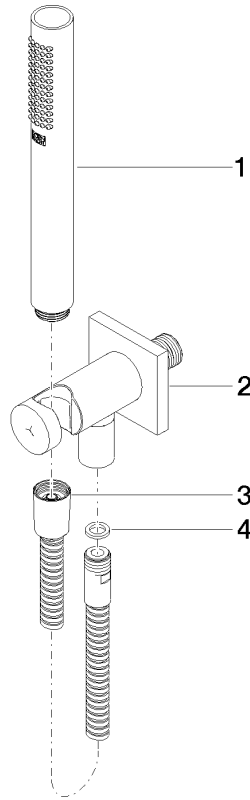

27 802 970 Product version up to 6/3/2020

- COMPACT RAIN, max. flow rate 15 l/min (at 3 bar)
- 3/8" shower outlet
- metal shower hose 1250mm with integrated anti-twist protection
- with anti-scale system

technical data:

- rosette 60 x 60 mm
- 1/2" connection

Notes:

Intrinsic protection against back flow.

Recommended miscellaneous

Concealed wall elbow -

35 085 970 90

- min. recess depth 90 mm
- max. recess depth 163 mm

UK Water Supply
Regulations

Ü-Zeichen

Hand shower set with integrated shower holder - Brushed Dark Platinum

SERIES SPECIFIC

27 802 970 Product version up to 6/3/2020

Certificates and sustainability

Belgaqua_21-024-2 LGA_29

LGA_29

WRAS_250402

Belgaqua_25-344-2

Spare parts list

No.	Item Number	Name	Quantity used	Delivery time
2	28 490 970-99	Wall elbow with integrated shower holder - Brushed Dark Platinum	1.00	40
4	90 14 20 026 00 90	Washer 14 x 8 x 2 mm Centellen WS 3820 -	1.00	14
3	90 30 02 072 00-99	Metal shower hose 1/2" x 3/8" x 1250 mm - Brushed Dark Platinum	1.00	40
1	90 12 11 140 40-99	Bar-type hand shower 15 l/min. - Brushed Dark Platinum	1.00	-