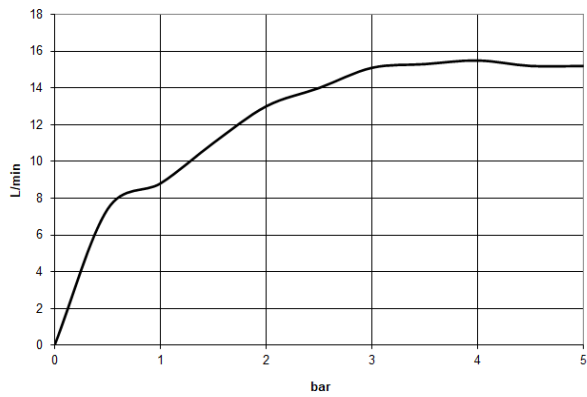

27 802 970 Product version up to 6/3/2020

- COMPACT RAIN, max. flow rate 15 l/min (at 3 bar)
- 3/8" shower outlet
- metal shower hose 1250mm with integrated anti-twist protection
- with anti-scale system

technical data:

- rosette 60 x 60 mm
- 1/2" connection

Notes:

Intrinsic protection against back flow.

Recommended miscellaneous

Concealed wall elbow -

35 085 970 90

- min. recess depth 90 mm
- max. recess depth 163 mm

27 802 970 Product version up to 6/3/2020

mm [inches]

Flow rate chart

Codes & Standards

DIN 4109

EN 1717

ISO 3822

Scottish Water
Byelaws