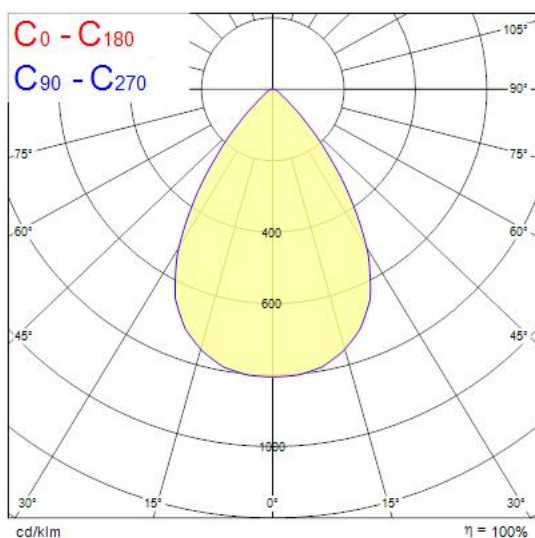

Concord

Solstice 150 1250lm 930 DALI GB
2070227

IP rating	IP40/20
IK rating	IK02
Product EAN number	5025768702275
Warranty	5 years

Photometry