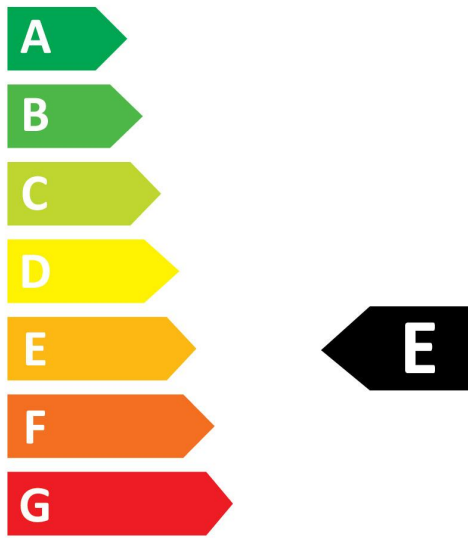

OPTICAL DATA

Luminous flux (Rated) (lm)	806
----------------------------	-----

ToLEDo Ball V7 806LM 827 E14 SL 0029630

Colour temperature (K)	2700
CRI (Ra)	80
Colour Variation Initial (SDCM)	6
Photobiological Risk Group	RG0
Lumen maintenance at end of nominal life (%)	70

ELECTRICAL DATA

Wattage (W)	6.5
Equivalent watt (W)	60
Primary Supply/Product voltage - min (V)	220
Control gear required	No
Inrush Current (A)	2.8
Inrush Duration (μ s)	380
Lamp Energy Label (class)	E
Nominal Frequency (Hz)	50/60Hz

SYLVANIA

ToLEDo Ball V7 806LM 827 E14 SL
0029630

SAFETY DATA

Optimal operating condition (°C)	-20-40
Breakage cleaning instructions	Not applicable
Special purpose lamp	No
Dry applications use only	No
Suitable for household illumination	No
Safety message	Not Suitable for totally enclosed fixtures

Energy label

 **ENERG** ⚡
SYLVANIA
0029630

7
kWh/1000h

2019/2015

 **ENERG** ⚡
SYLVANIA
0029630

7
kWh/1000h

2019/2015

Light your world