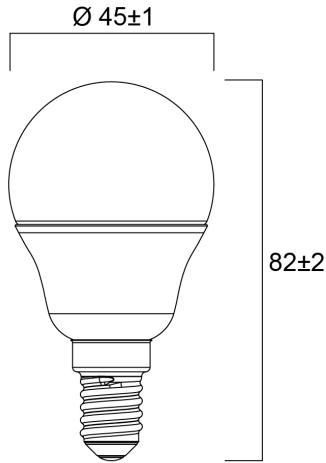

Product Overview

Product name	ToLEDo Ball V7 806LM 827 E14 SL
Technology	LED
Watt (Rated) (W)	6.5
Cap/Base	E14
Fixture rating	Open
E-number FI	4741015
Colour temperature (K)	2700
CRI (Ra)	80
Colour Variation Initial (SDCM)	6
Photobiological Risk Group	RG0
Wattage (W)	6.5
Product EAN number	5410288296302
Warranty	3 years

Technical drawings

Data table

GENERAL DATA

Product name	ToLEDo Ball V7 806LM 827 E14 SL
Technology	LED
Watt (Rated) (W)	6.5
Cap/Base	E14
Fixture rating	Open
Operating temperature range (°C)	-20°C...+40°C
Performance ambient temperature Tq (°C)	25
E-number FI	4741015
Warranty	3 years

LIFETIME DATA

Lifespan L70 B50	15000
Average life (Rated) (h)	15000

PHYSICAL DATA

Nominal Product Length (mm)	82
Nominal Product Diameter (mm)	45
Weight (kg)	0.018

PACKAGING

Single packaging type	Carton
Product EAN number	5410288296302
Packaging single width (cm)	5.0
Packaging single depth (cm)	9.5
DUN14 (outer)	15410288296309
Packaging outer length / height (cm)	15.8