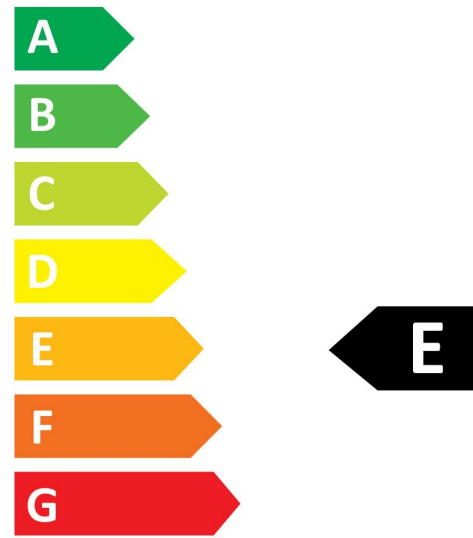

Product Overview

Product name	ToLEDo Ball V7 806LM 827 E14 SL
Technology	LED
Watt (Rated) (W)	6.5
Cap/Base	E14
Fixture rating	Open
E-number FI	4741015
Colour temperature (K)	2700
CRI (Ra)	80
Colour Variation Initial (SDCM)	6
Photobiological Risk Group	RG0
Wattage (W)	6.5
Product EAN number	5410288296302
Warranty	3 years

OPTICAL DATA

Luminous flux (Rated) (lm)	806
----------------------------	-----

ToLEDo Ball V7 806LM 827 E14 SL 0029630

Colour temperature (K)	2700
CRI (Ra)	80
Colour Variation Initial (SDCM)	6
Photobiological Risk Group	RG0
Lumen maintenance at end of nominal life (%)	70

ELECTRICAL DATA

Wattage (W)	6.5
Equivalent watt (W)	60
Primary Supply/Product voltage - min (V)	220
Control gear required	No
Inrush Current (A)	2.8
Inrush Duration (μ s)	380
Lamp Energy Label (class)	E
Nominal Frequency (Hz)	50/60Hz

Energy label

 **ENERG** ⚡
SYLVANIA
0029630

7
kWh/1000h

2019/2015

 **ENERG** ⚡
SYLVANIA
0029630

7
kWh/1000h

2019/2015

Light your world