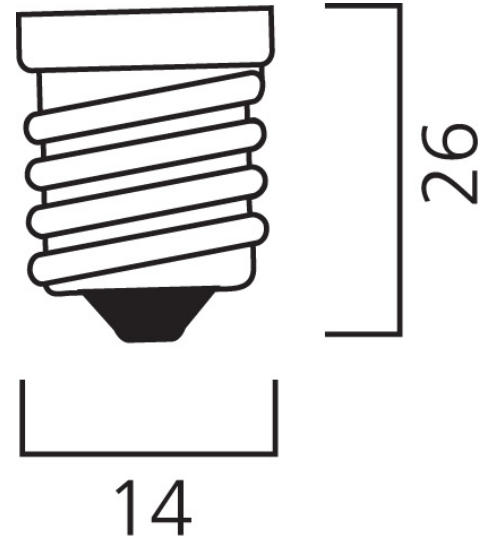

Product Overview

Product name	ToLEDo Ball V7 806LM 827 E14 SL
Technology	LED
Watt (Rated) (W)	6.5
Cap/Base	E14
Fixture rating	Open
E-number FI	4741015
Colour temperature (K)	2700
CRI (Ra)	80
Colour Variation Initial (SDCM)	6
Photobiological Risk Group	RG0
Wattage (W)	6.5
Product EAN number	5410288296302
Warranty	3 years

Technical drawings

Data table

GENERAL DATA

Product name	ToLEDo Ball V7 806LM 827 E14 SL
Technology	LED
Watt (Rated) (W)	6.5
Cap/Base	E14
Fixture rating	Open
Operating temperature range (°C)	-20°C...+40°C
Performance ambient temperature Tq (°C)	25
E-number FI	4741015
Warranty	3 years

LIFETIME DATA

Lifespan L70 B50	15000
Average life (Rated) (h)	15000

PHYSICAL DATA

Nominal Product Length (mm)	82
Nominal Product Diameter (mm)	45
Weight (kg)	0.018

PACKAGING

Single packaging type	Carton
Product EAN number	5410288296302
Packaging single width (cm)	5.0
Packaging single depth (cm)	9.5
DUN14 (outer)	15410288296309
Packaging outer length / height (cm)	15.8