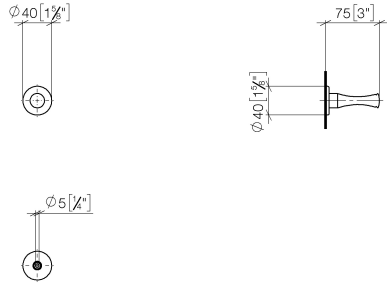

83 252 970 Product version from 4/1/2025

- 75mm projection

	Durabross (23kt Gold)	83 252 970-09
	Chrome	83 252 970-00
	Brushed Platinum	83 252 970-06
	Platinum	83 252 970-08
	Brushed Durabross (23kt Gold)	83 252 970-28
	Brushed Gold (PVD)	83 252 970-37
	Brushed Dark Brass (PVD)	83 252 970-39
	Brushed Bronze (PVD)	83 252 970-42
	Brushed Dark Platinum	83 252 970-99

83 252 970 Product version from 4/1/2025

mm [inches]

83 252 970 Product version from 4/1/2025

Parts for other finishes can be found here: [Chrome](#)

### Spare parts list

No.	Item Number	Name	Quantity used	Delivery time
2	05 30 31 025 00 90	Mounting Bolt Round head 4,5 x 60 mm -	1.00	14
1	08 18 60 504-09	Hooks 20 x 70 x 20 mm - Durabronz (23kt Gold)	1.00	-
Spare part can no longer be ordered, please order the replacement item				
3	08 30 11 550-09	Holder Ø 40 x 13 mm - Durabronz (23kt Gold)	1.00	-
Spare part can no longer be ordered, please order the replacement item				