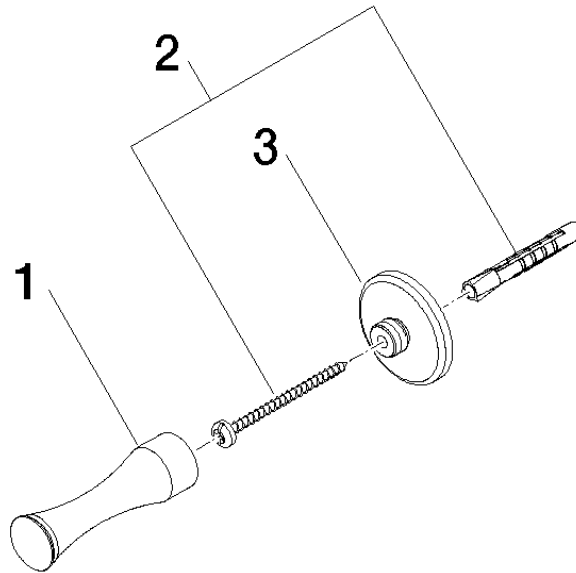

83 252 970 Product version from 4/1/2025

- 75mm projection

	Durabross (23kt Gold)	83 252 970-09
	Chrome	83 252 970-00
	Brushed Platinum	83 252 970-06
	Platinum	83 252 970-08
	Brushed Durabross (23kt Gold)	83 252 970-28
	Brushed Gold (PVD)	83 252 970-37
	Brushed Dark Brass (PVD)	83 252 970-39
	Brushed Bronze (PVD)	83 252 970-42
	Brushed Dark Platinum	83 252 970-99

83 252 970 Product version from 4/1/2025

mm [inches]

83 252 970 Product version from 4/1/2025

Parts for other finishes can be found here: [Chrome](#)

### Spare parts list

No.	Item Number	Name	Quantity used	Delivery time
2	05 30 31 025 00 90	Mounting Bolt Round head 4,5 x 60 mm -	1.00	14
1	08 18 60 504-09	Hooks 20 x 70 x 20 mm - Durabronz (23kt Gold)	1.00	-
Spare part can no longer be ordered, please order the replacement item				
3	08 30 11 550-09	Holder Ø 40 x 13 mm - Durabronz (23kt Gold)	1.00	-
Spare part can no longer be ordered, please order the replacement item				