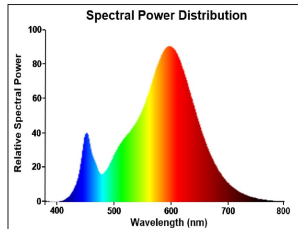

TOLEDO BALL

ToLEDo Ball V7 806LM 827 E14 SL
0029630