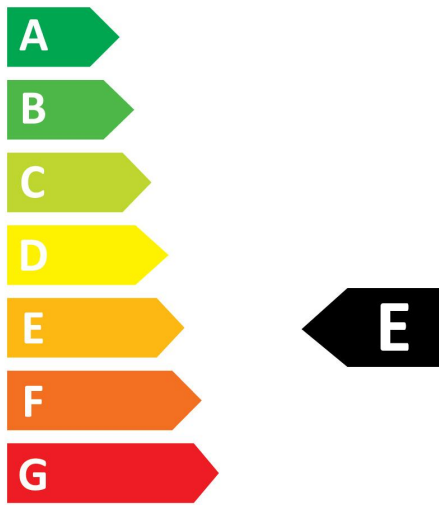

SYLVANIA

TOLEDO BALL

ToLEDo Ball V7 806LM 827 E14 SL
0029630

0029630

7
kWh/1000h

2019/2015