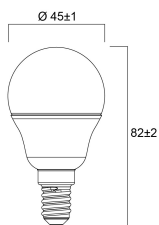

Lifetime data

Lifespan L70 B50	15000
Average life (Nominal) (h)	15000
Average life (Rated) (h)	15000

Physical data

Nominal Product Length (mm)	82
Nominal Product Diameter (mm)	45
Weight (kg)	0.018

TOLEDO BALL

ToLEDo Ball V7 806LM 827 E14 SL

0029630

Packaging

Single packaging type	Carton
Product EAN number	5410288296302
Packaging single length / height (cm)	5.0
Packaging single width (cm)	5.0
Packaging single depth (cm)	9.5
DUN14 (outer)	15410288296309
Units per outer package	6
Packaging outer length / height (cm)	15.8
Packaging outer width (cm)	10.7
Packaging outer depth (cm)	10.2

PHOTOMETRY

TECHNICAL DRAWINGS

SYLVANIA

TOLEDO BALL

ToLEDo Ball V7 806LM 827 E14 SL
0029630

SYLVANIA

0029630

7
kWh/1000h