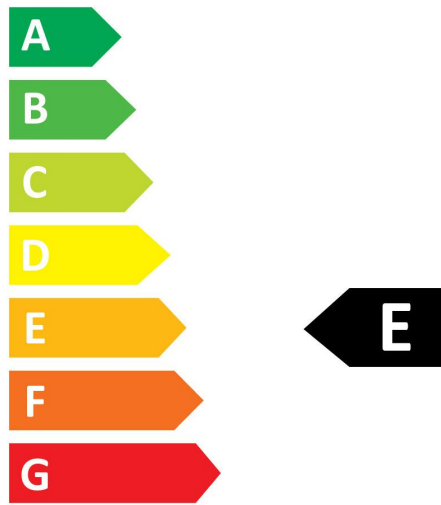

PRODUCT OVERVIEW

Product name	ToLEDo Ball V7 806LM 827 E14 SL
Technology	LED
Watt (Rated) (W)	6.5
Type	LED exchangeable
Cap/Base	E14
Fixture rating	Open
General application	Hospitality, Residential & Consumer
ETIM Class	EC001959
E-number FI	4741015
Warranty	3 years
Luminous flux (lm)	806
Colour temperature (K)	2700
Light colour	Homelight
CRI (Ra)	80
Colour Variation Initial (SDCM)	SDCM6
Photobiological Risk Group	RG0
Wattage (W)	6.5
Dimmable	No
Average life (Nominal) (h)	15000
Product EAN number	5410288296302

Optical data

Luminous flux (lm)	806
Luminous flux (Rated) (lm)	806
Colour temperature (K)	2700
Light colour	Homelight
CRI (Ra)	80
Colour Variation Initial (SDCM)	SDCM6
Photobiological Risk Group	RG0
Lumen maintenance at end of nominal life (%)	70

PHOTOMETRY

TECHNICAL DRAWINGS

SYLVANIA

TOLEDO BALL

ToLEDo Ball V7 806LM 827 E14 SL
0029630

SYLVANIA

0029630

7
kWh/1000h