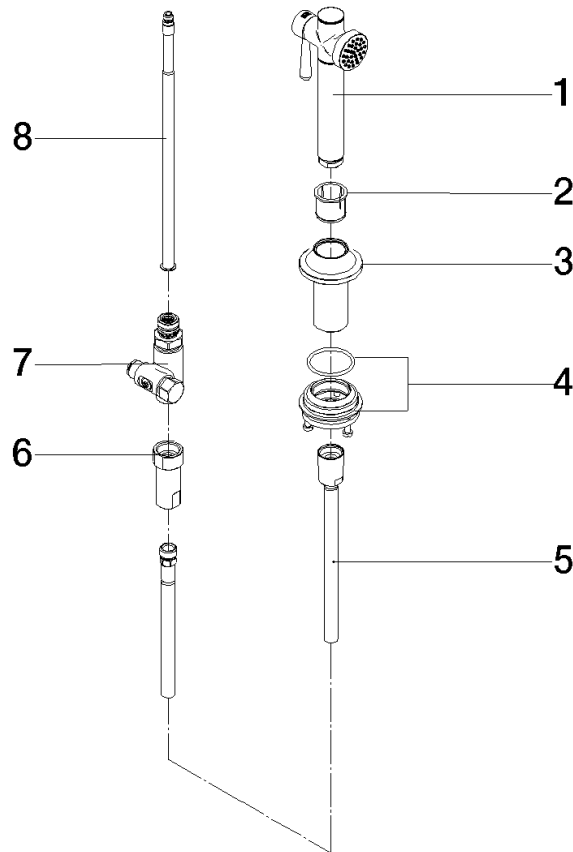

## VAIA Rinsing spray set - Brushed Dark Bronze (PVD)

---

VAIA

27 718 809 Product version from 7/1/2023

27 718 809 Product version from 7/1/2023

mm [inches]

Flow rate chart

Certificates and sustainability

LGA\_38

IAPMO\_N-4976

IAPMO\_6397

**Spare parts list**

No.	Item Number	Name	Quantity used	Delivery time
6	90 24 03 241 00 90	Nipple G1/2IG x M15 x 1IG x 55 mm -	1.00	14
4	04 23 10 047 00 92	Attachment set -	1.00	14
1	90 12 11 096 12-43	shower	1.00	-
Spare part can no longer be ordered, please order the replacement item				
8	90 28 20 068 00 90	Connection M8 3/8" -	1.00	14
2	90 18 40 085 00 90	Sleeve -	1.00	14
7	90 17 09 046 12 90	Automatic diverter for kitchen sprayer complete 3/8" -	1.00	14
5	90 30 02 062 00-43	hose	1.00	-
Spare part can no longer be ordered, please order the replacement item				
3	90 30 01 142 00-43	shaft	1.00	-
Spare part can no longer be ordered, please order the replacement item				