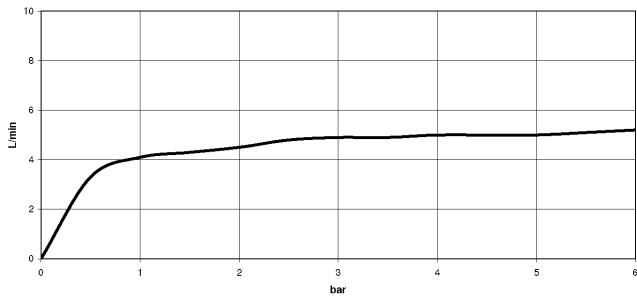

## VAIA Rinsing spray set - Brushed Dark Bronze (PVD)

---

VAIA

27 718 809 Product version from 7/1/2023

27 718 809 Product version from 7/1/2023

mm [inches]

Flow rate chart

Certificates and sustainability