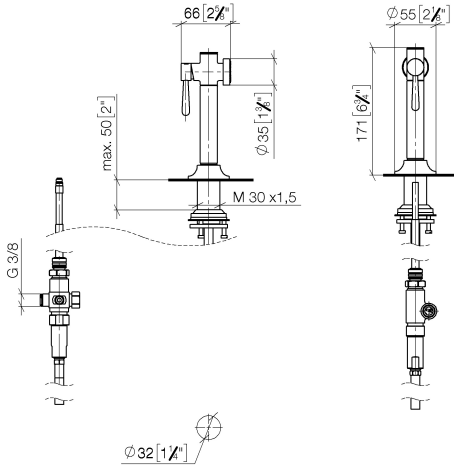

## VAIA Rinsing spray set - Brushed Dark Bronze (PVD)

---

VAIA

27 718 809 Product version from 7/1/2023

27 718 809 Product version from 7/1/2023

mm [inches]

Flow rate chart

Certificates and sustainability

LGA\_38

IAPMO\_N-4976

IAPMO\_6397

**Spare parts list**

No.	Item Number	Name	Quantity used	Delivery time
6	90 24 03 241 00 90	Nipple G1/2IG x M15 x 1IG x 55 mm -	1.00	14
4	04 23 10 047 00 92	Attachment set -	1.00	14
1	90 12 11 096 12-43	shower	1.00	-
Spare part can no longer be ordered, please order the replacement item				
8	90 28 20 068 00 90	Connection M8 3/8" -	1.00	14
2	90 18 40 085 00 90	Sleeve -	1.00	14
7	90 17 09 046 12 90	Automatic diverter for kitchen sprayer complete 3/8" -	1.00	14
5	90 30 02 062 00-43	hose	1.00	-
Spare part can no longer be ordered, please order the replacement item				
3	90 30 01 142 00-43	shaft	1.00	-
Spare part can no longer be ordered, please order the replacement item				