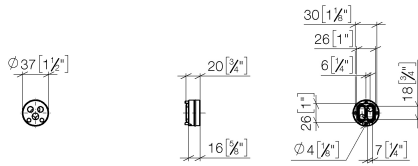

Adapter for reversed water connections -

SERIES-VARIOUS

12 880 970 90

Adapter for reversed water connections -

SERIES-VARIOUS

12 880 970 90

for 35 860 970 90

Not suitable for combining with META PURE (36 86X
664-FF).

12 880 970 90

mm [inches]

12 880 970 90

Spare parts list

No.	Item Number	Name	Quantity used	Delivery time
1	09 14 10 102 90	O-Ring 33,05 x 1,78 mm -	1.00	14