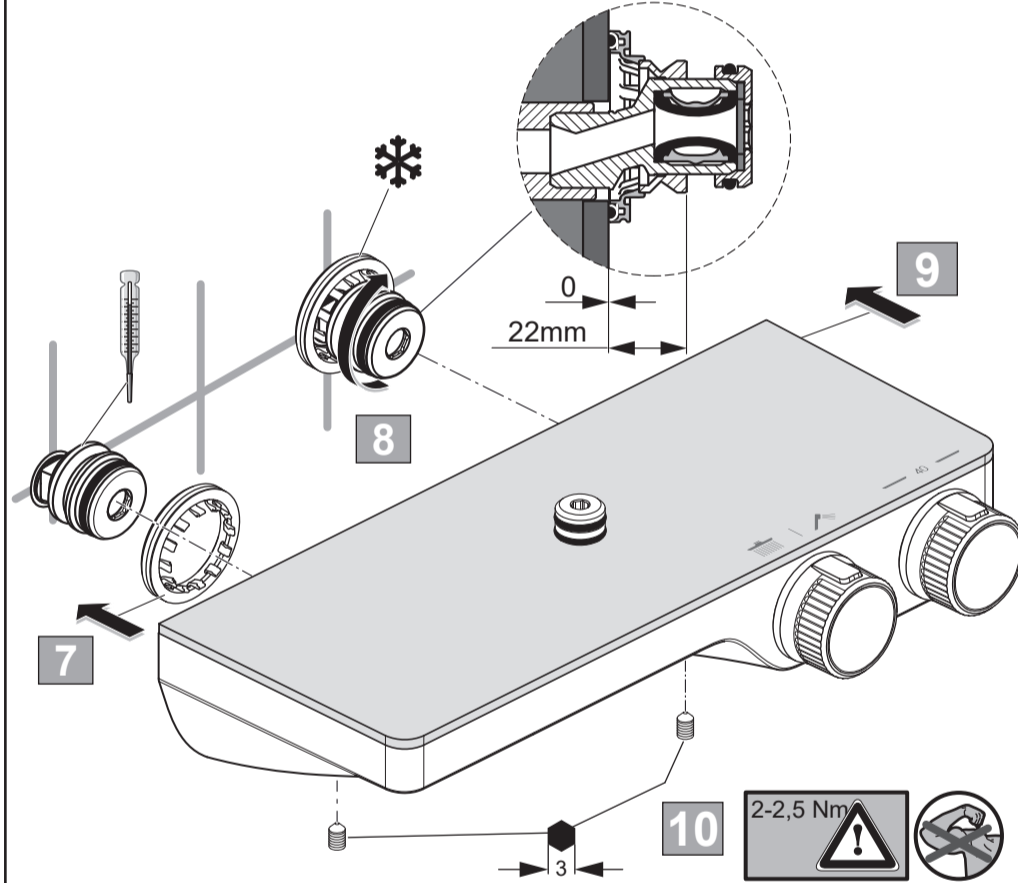

P	bar	MAX. 10	5	Q (3 bar)
		0,5	1	l/min
T	°C	MAX. 80	65	8
			55	12