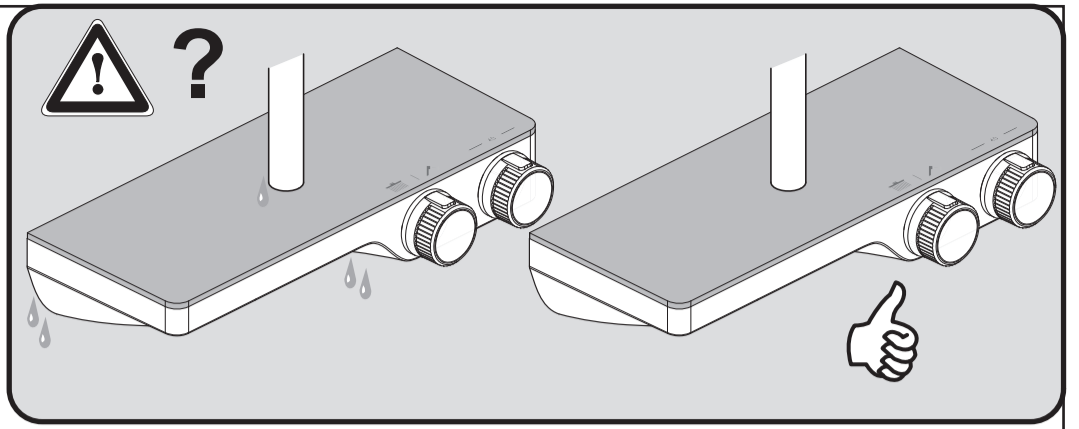

P	bar	MAX. 10	5	Q (3 bar)
		0,5	1	l/min
T	°C	MAX. 80	65	8
			55	12