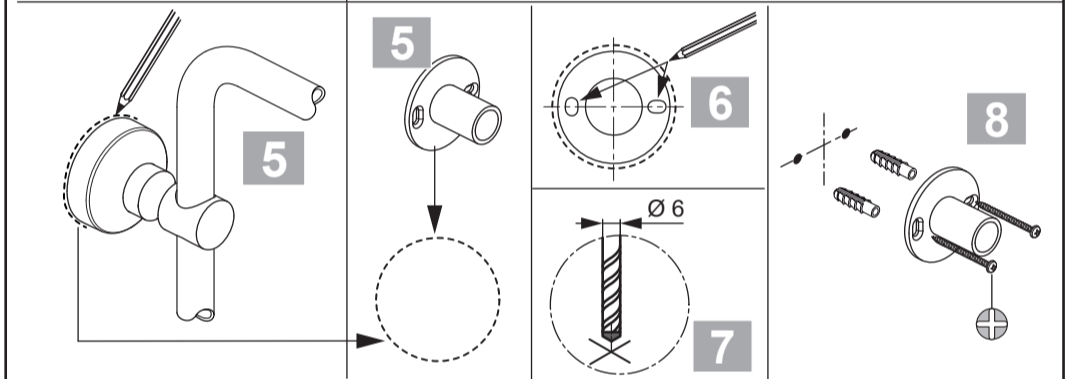

P	bar	MAX. 10	5	Q (3 bar)
		0,5	1	l/min
T	°C	MAX. 80	65	8
			55	12