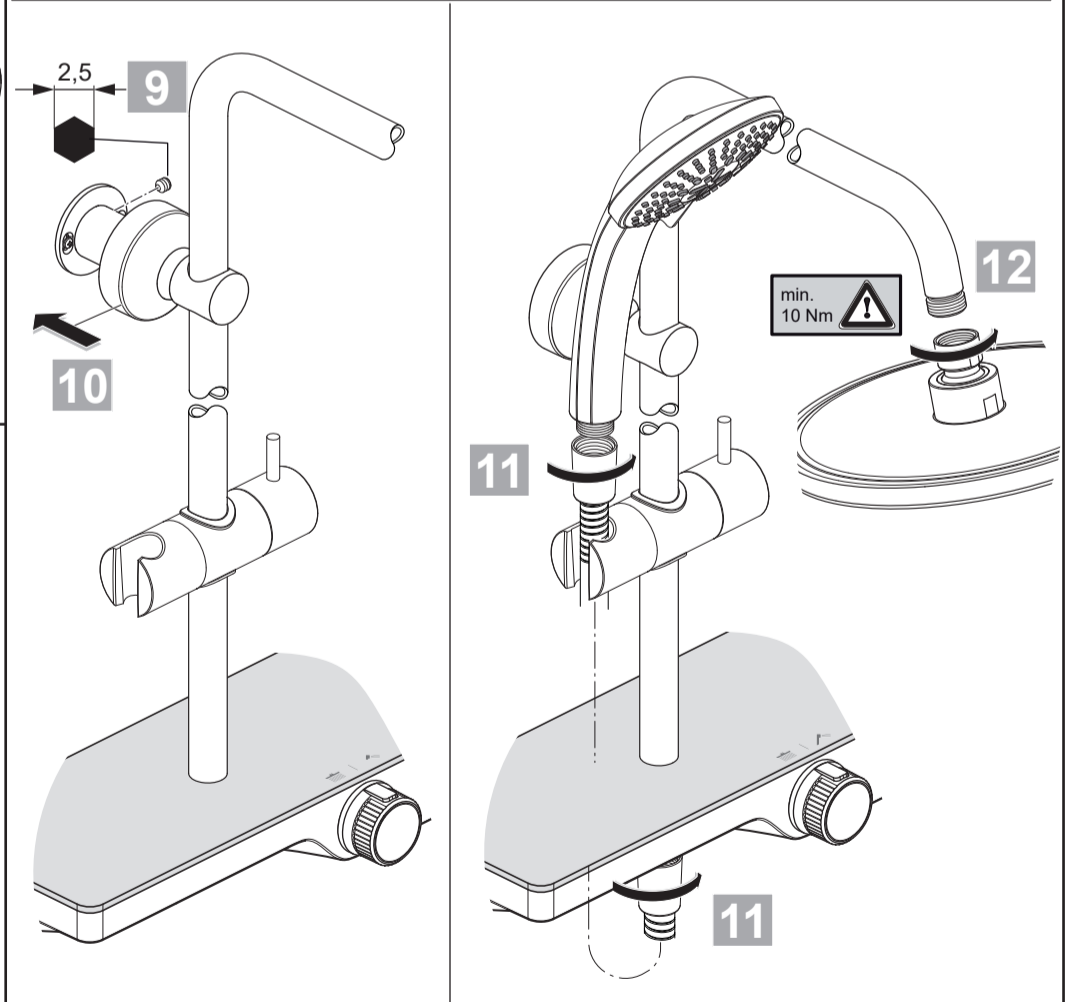

P	bar	MAX. 10	5	Q (3 bar)
		0,5	1	l/min
T	°C	MAX. 80	65	8
			55	12