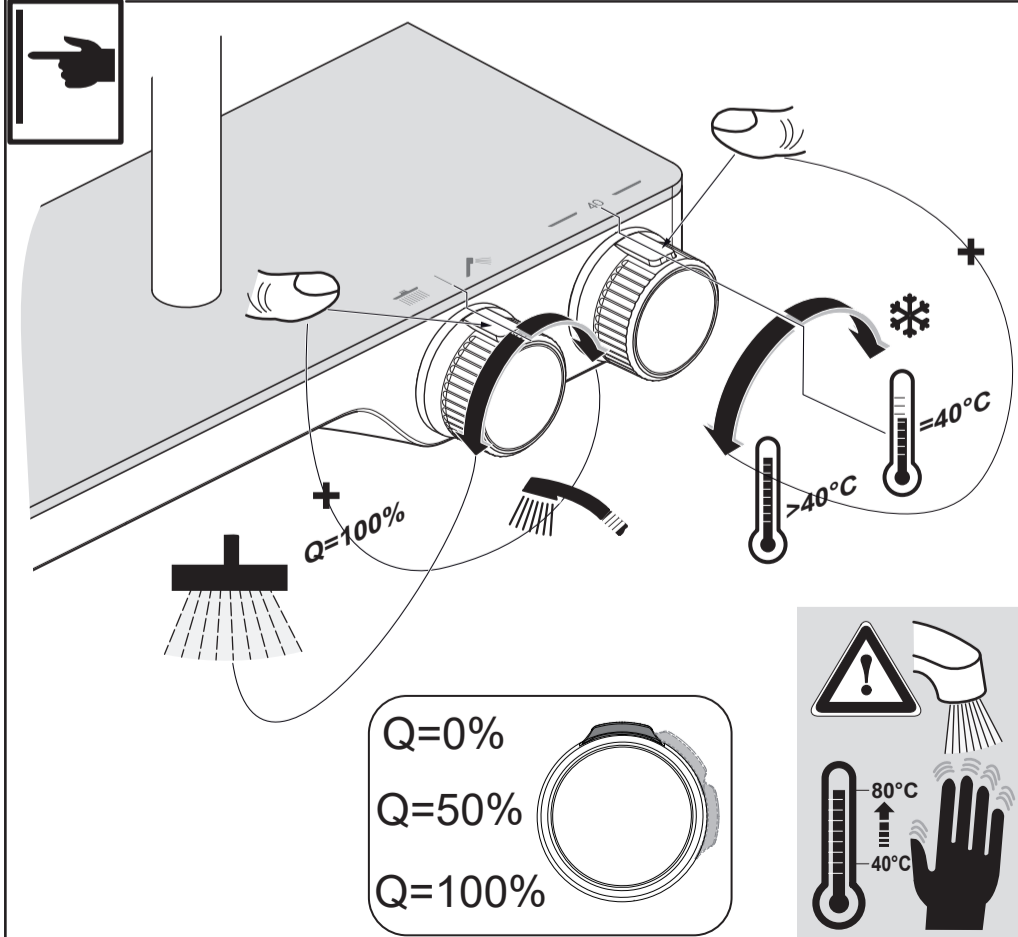

P	bar	MAX. 10	5	Q (3 bar)
		0,5	1	l/min
T	°C	MAX. 80	65	8
			55	12