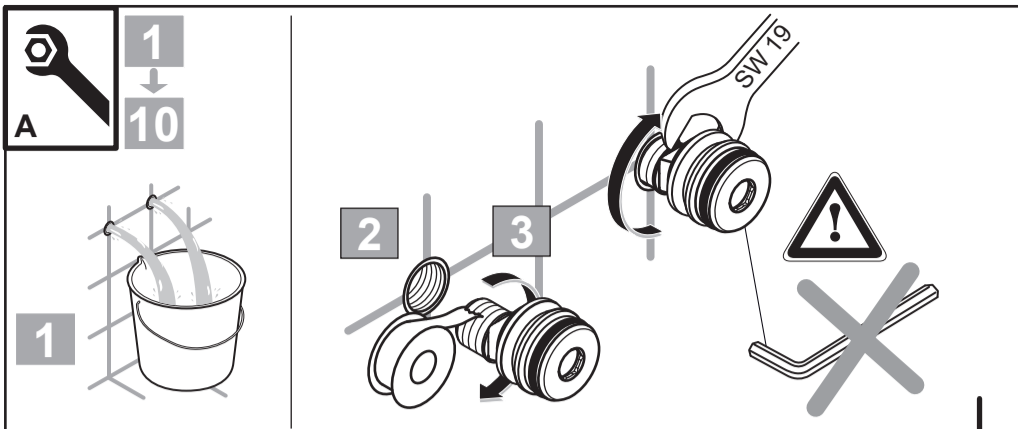

P	bar	MAX. 10	5	Q (3 bar)
		0,5	1	l/min
T	°C	MAX. 80	65	8
			55	12