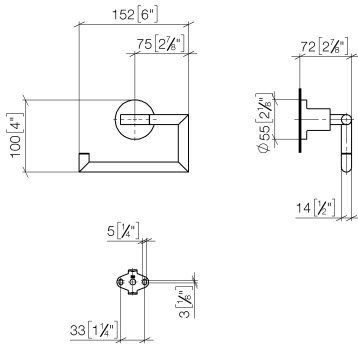

83 500 892 Product version from 4/1/2024

- width 152mm
- height 100 mm
- rosette Ø 55 mm
- 72mm projection

	Brushed Dark Platinum	83 500 892-99
	Chrome	83 500 892-00
	Brushed Platinum	83 500 892-06
	Platinum	83 500 892-08
	Dark Chrome	83 500 892-19
	Brushed Durabronze (23kt Gold)	83 500 892-28
	Matte Black	83 500 892-33
	Brushed Gold (PVD)	83 500 892-37
	Brushed Dark Brass (PVD)	83 500 892-39
	Brushed Bronze (PVD)	83 500 892-42
	Brushed Dark Bronze (PVD)	83 500 892-43
	Brushed Champagne (22kt Gold)	83 500 892-46
	Champagne (22kt Gold)	83 500 892-47
	Brushed Chrome	83 500 892-93

83 500 892 Product version from 4/1/2024

mm [inches]

83 500 892 Product version from 4/1/2024

Parts for other finishes can be found here: [Chrome](#)

Spare parts list

No.	Item Number	Name	Quantity used	Delivery time
7	05 17 20 739 00 90	Attachment set 150 x 65 x 10 mm -	1.00	14
1	90 28 22 640 00-99	Holder 152 x 80 x 14 mm - Brushed Dark Platinum	1.00	40
4	08 17 89 505-99	Holder universal 60 x 100 x 60 mm - Brushed Dark Platinum	1.00	40
8	09 14 10 042 90	O-Ring EPDM 70 9,0 x 1,5 mm -	1.00	14
2	05 17 89 552 00-99	Holder for toilet roll holder without cover 31,5 x 14 x 40 mm - Brushed Dark Platinum	1.00	40
5	09 30 11 046 90	Washer Ø 10,5 -	1.00	14
3	04 31 11 113 00 90	Mounting Threaded pin M5 x 12 mm -	1.00	14
6	09 30 30 071 90	Mounting Hexagonal bolt with thread as far as head M10 x 20 mm -	1.00	14