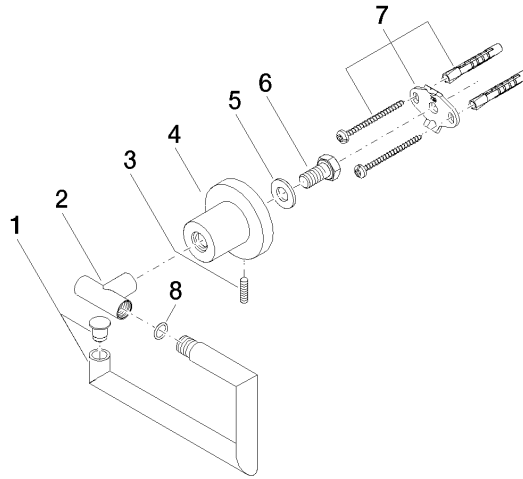

83 500 892 Product version from 4/1/2024

- width 152mm
- height 100 mm
- rosette Ø 55 mm
- 72mm projection

	Brushed Dark Platinum	83 500 892-99
	Chrome	83 500 892-00
	Brushed Platinum	83 500 892-06
	Platinum	83 500 892-08
	Dark Chrome	83 500 892-19
	Brushed Durabronze (23kt Gold)	83 500 892-28
	Matte Black	83 500 892-33
	Brushed Gold (PVD)	83 500 892-37
	Brushed Dark Brass (PVD)	83 500 892-39
	Brushed Bronze (PVD)	83 500 892-42
	Brushed Dark Bronze (PVD)	83 500 892-43
	Brushed Champagne (22kt Gold)	83 500 892-46
	Champagne (22kt Gold)	83 500 892-47
	Brushed Chrome	83 500 892-93

83 500 892 Product version from 4/1/2024

mm [inches]

83 500 892 Product version from 4/1/2024

Parts for other finishes can be found here: [Chrome](#)

Spare parts list

No.	Item Number	Name	Quantity used	Delivery time
7	05 17 20 739 00 90	Attachment set 150 x 65 x 10 mm -	1.00	14
1	90 28 22 640 00-99	Holder 152 x 80 x 14 mm - Brushed Dark Platinum	1.00	40
4	08 17 89 505-99	Holder universal 60 x 100 x 60 mm - Brushed Dark Platinum	1.00	40
8	09 14 10 042 90	O-Ring EPDM 70 9,0 x 1,5 mm -	1.00	14
2	05 17 89 552 00-99	Holder for toilet roll holder without cover 31,5 x 14 x 40 mm - Brushed Dark Platinum	1.00	40
5	09 30 11 046 90	Washer Ø 10,5 -	1.00	14
3	04 31 11 113 00 90	Mounting Threaded pin M5 x 12 mm -	1.00	14
6	09 30 30 071 90	Mounting Hexagonal bolt with thread as far as head M10 x 20 mm -	1.00	14