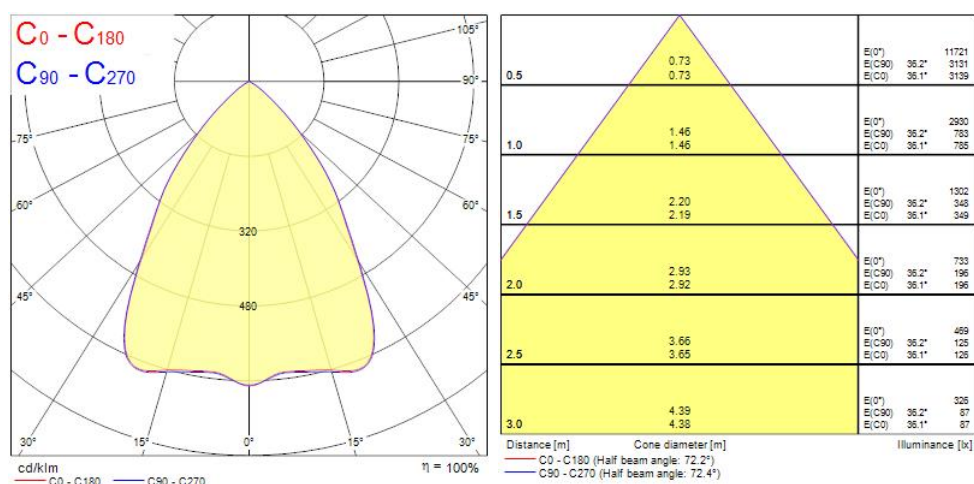

Concord

OPTIX RECESSED 600 4L LUMI 4K ALU DALI 2023877

Total power consumption (W)	44
Electrical protection	Class I
Control gear type	LED driver constant current
Dimmable	Yes
Housing colour	RAL9016
IP rating	IP20
IK rating	IK07
Product EAN number	5025768238774
Warranty	5 years
Built in presence detector	NONE
Virtual assistant compatibility	N/A
Dimming method	DALI

Photometry