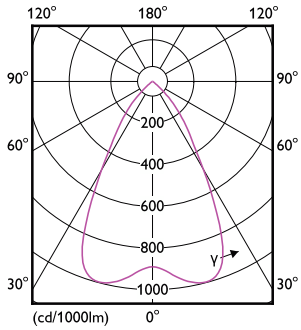

Maatschets

Cut-out hole diameter - Ø150mm

Ledinaire inbouw downlight

Fotometrische gegevens

Light Distribution Diagram - DN070B LED12/830 12W 220-240V D150 RD EU

General uniform lighting - DN070B LED12/830 12W 220-240V D150 RD EU