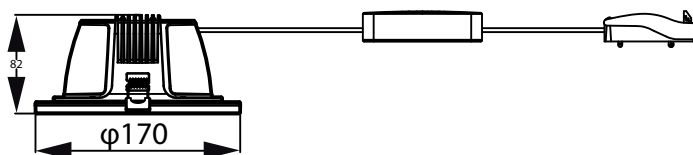

Maatschets

Cut-out hole diameter - Ø150mm

Ledinaire inbouw downlight

Fotometrische gegevens

Light Distribution Diagram - DN070B LED12/830 12W 220-240V D150 RD EU

General uniform lighting - DN070B LED12/830 12W 220-240V D150 RD EU