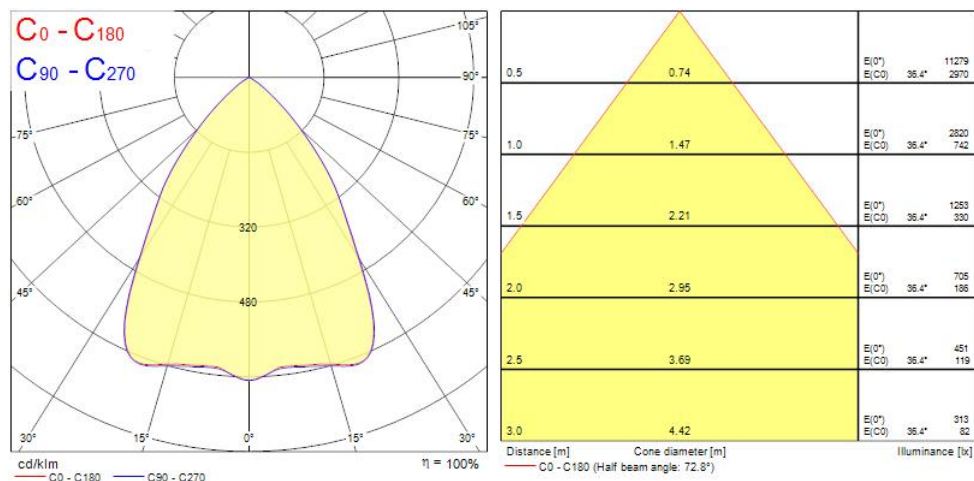

Concord

OPTIX RECESSED 600 4L LUMI HCL TW ALU DALI 2023879

Colour Consistency (SDCM)	3
Colour Variation Initial (SDCM)	3
Glare control	< 16
Photobiological Risk Group	RG1
Total power consumption (W)	45
Electrical protection	Class I
Control gear type	LED driver constant current
Dimmable	Yes
Housing colour	RAL9016
IP rating	IP20
IK rating	IK07
Product EAN number	5025768238798
Warranty	5 years
Built in presence detector	NONE
Virtual assistant compatibility	N/A
Dimming method	DALI

Photometry