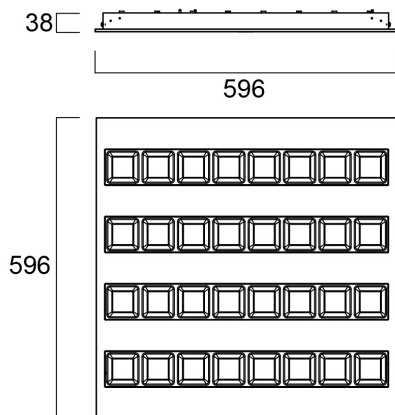

Concord

OPTIX RECESSED 600 4L LUMI HCL TW ALU DALI 2023879

Technical drawings

Data table

GENERAL DATA

Product name	OPTIX RECESSED 600 4L LUMI HCL TW ALU DALI
Technology	LED
Cap/Base	N/A
Housing	Steel
Mount	Ceiling recessed mounting
Built in presence detector	NONE
General application	Education, Office
Operating temperature range (°C)	10°C...+25°C
Performance ambient temperature Tq (°C)	25
Virtual assistant compatibility	N/A
ETIM Class	EC002892
Warranty	5 years

OPTICAL DATA