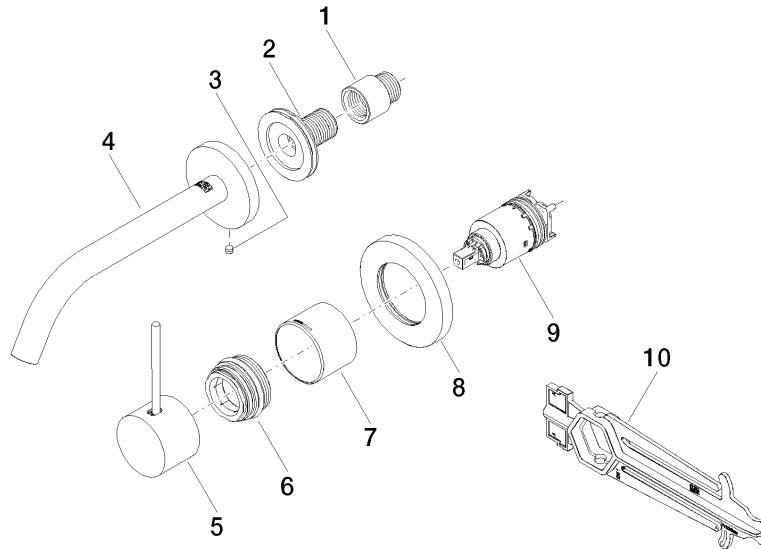

META META SLIM Wall-mounted single-lever basin mixer without pop-up waste - Brushed Platinum

META

36 860 662 Product version up to 9/1/2021

- 190mm projection
- fixed spout
- circular, air-enriched flow
- hole diameter spout 37 mm
- hole diameter single-lever mixer 57 mm
- rosette for spout Ø 55mm
- rosette for mixer Ø 78mm
- max. flow 5.7 l/min
- lead-free
- This product can help a building meet the requirements of Green Building Rating Systems, e.g. LEED®, BREEAM®, DGNB

META META SLIM Wall-mounted single-lever basin mixer without pop-up waste - Brushed Platinum

META

36 860 662 Product version up to 9/1/2021

Certificates and sustainability

DVGW_DW-
6512DN0

LGA_29

EPD-DOR-20230287
-IBA1-EN
Environmental.prod
uct-declarat

Spare parts list

No.	Item Number	Name	Quantity used	Delivery time
6	90 24 04 537 00 90	Union piece Ø 57 x 24 mm -	1.00	14
7	09 11 02 334-06	Cover Ø 45 x 32 mm - Brushed Platinum	1.00	20
3	09 31 11 112 90	Mounting Threaded pin with hexagon socket with point M5 x 6 mm -	1.00	-
Spare part can no longer be ordered, please order the replacement item				
	043111120090	Mounting Threaded pin M5 x 6 mm -		
10	90 30 09 064 00 90	Spanner for cartridge nut -	1.00	14
8	90 27 62 011 00-06	Cover Ø 78 x Ø 45,7 x 9 mm - Brushed Platinum	1.00	20
4	90 28 22 323 00-06	Spout for washstand wall mounting 190 mm, 5,68 l/min. - Brushed Platinum	1.00	20
9	90 15 05 064 01 90	Single-lever mixer cartridge with adapter plate incl. installation spanner Ø 35 mm x 58,6 mm -	1.00	-
Spare part can no longer be ordered, please order the replacement item				
	9015050460190	Single-lever mixer cartridge with cartridge insert , torque wrench Ø 35 mm x 58,6 mm -		
1	09 24 03 072 10 90	Extension 1/2" x 20 mm -	1.00	14
5	90 20 66 022 00-06	Handle for washstand wall mounting Kinematics Lever Ø 45 x 33 x115 mm - Brushed Platinum	1.00	20
2	90 24 03 280 00 90	Connection -	1.00	14