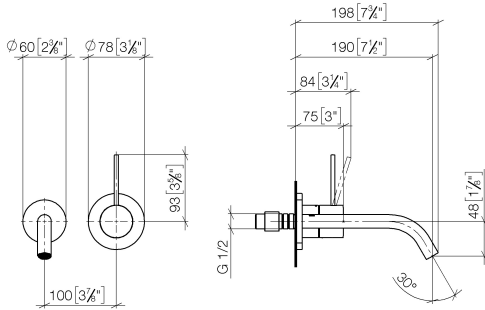

META META SLIM Wall-mounted single-lever basin mixer without pop-up waste - Brushed Platinum

META

36 860 662 Product version up to 9/1/2021

- 190mm projection
- fixed spout
- circular, air-enriched flow
- hole diameter spout 37 mm
- hole diameter single-lever mixer 57 mm
- rosette for spout Ø 55mm
- rosette for mixer Ø 78mm
- max. flow 5.7 l/min
- lead-free
- This product can help a building meet the requirements of Green Building Rating Systems, e.g. LEED®, BREEAM®, DGNB

Required miscellaneous

Concealed wall-mounted single-lever mixer - 35 860 970 90

- min. recess depth 75 mm
- max. recess depth 95 mm
- mixer can be placed above, to the left or to the right of the spout.

36 860 662 Product version up to 9/1/2021
mm [inches]

Flow rate chart

Trajectory diagram

Codes & Standards

DIN 4109

EN 817

ISO 3822

Ü-Zeichen

Spare parts list

No.	Item Number	Name	Quantity used	Delivery time
6	90 24 04 537 00 90	Union piece Ø 57 x 24 mm -	1.00	14
7	09 11 02 334-06	Cover Ø 45 x 32 mm - Brushed Platinum	1.00	20
3	09 31 11 112 90	Mounting Threaded pin with hexagon socket with point M5 x 6 mm -	1.00	-
Spare part can no longer be ordered, please order the replacement item				
	043111120090	Mounting Threaded pin M5 x 6 mm -		
10	90 30 09 064 00 90	Spanner for cartridge nut -	1.00	14
8	90 27 62 011 00-06	Cover Ø 78 x Ø 45,7 x 9 mm - Brushed Platinum	1.00	20
4	90 28 22 323 00-06	Spout for washstand wall mounting 190 mm, 5,68 l/min. - Brushed Platinum	1.00	20
9	90 15 05 064 01 90	Single-lever mixer cartridge with adapter plate incl. installation spanner Ø 35 mm x 58,6 mm -	1.00	-
Spare part can no longer be ordered, please order the replacement item				
	9015050460190	Single-lever mixer cartridge with cartridge insert , torque wrench Ø 35 mm x 58,6 mm -		
1	09 24 03 072 10 90	Extension 1/2" x 20 mm -	1.00	14
5	90 20 66 022 00-06	Handle for washstand wall mounting Kinematics Lever Ø 45 x 33 x115 mm - Brushed Platinum	1.00	20
2	90 24 03 280 00 90	Connection -	1.00	14