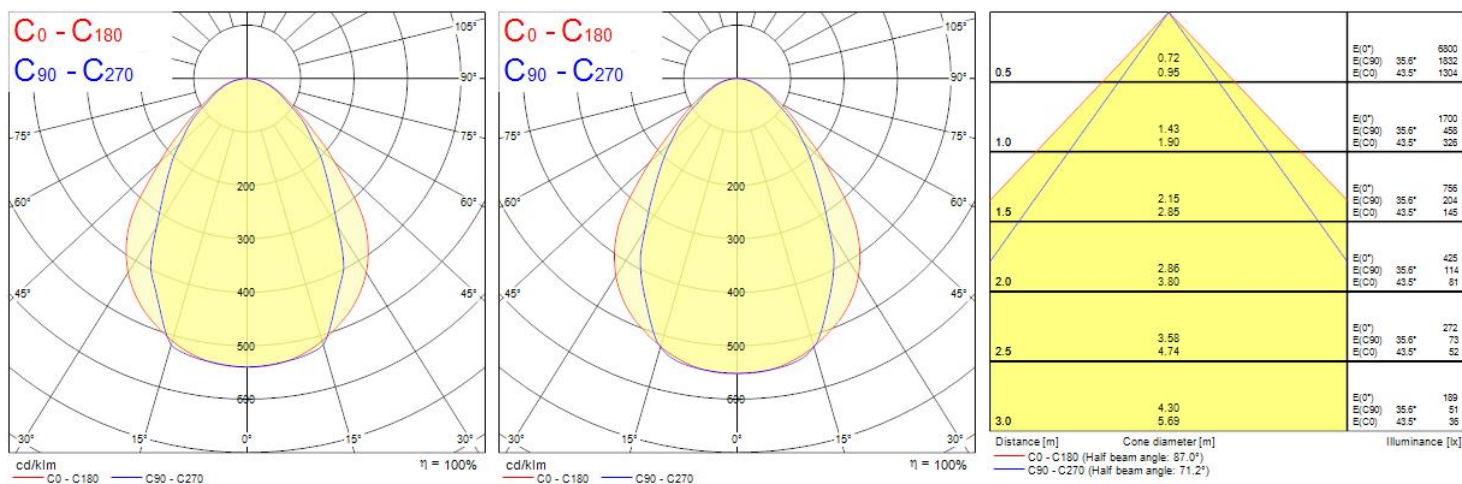

Concord

OFFICELYTE 600 3000K HE DALI EMPRO 2069515

Colour Variation Initial (SDCM)	3
Beam Angle (°)	87
Glare control	< 19
Photobiological Risk Group	RG1
Luminous flux (emergency) (lm)	360
Total power consumption (W)	26.5
Electrical protection	Class I
Control gear type	LED driver constant current
Dimmable	Yes
Housing colour	RAL9016
IP rating	IP20
IK rating	IK03
Product EAN number	5025768695157
Warranty	5 years
Built in presence detector	NONE
Virtual assistant compatibility	N/A
Dimming method	DALI-2

Photometry