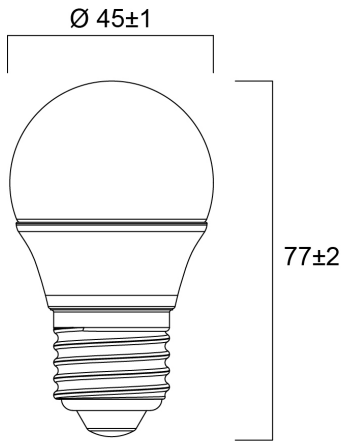

Product Overview

Product name	ToLEDo Ball V7 470LM 865 E27 SL
Technology	LED
Watt (Rated) (W)	4.5
Cap/Base	E27
Fixture rating	Open
E-number FI	4741014
Colour temperature (K)	6500
CRI (Ra)	80
Colour Variation Initial (SDCM)	6
Photobiological Risk Group	RG0
Wattage (W)	4.5
Product EAN number	5410288296289
Warranty	3 years

Technical drawings

Data table

GENERAL DATA

Product name	ToLEDo Ball V7 470LM 865 E27 SL
Technology	LED
Watt (Rated) (W)	4.5
Cap/Base	E27
Fixture rating	Open
Operating temperature range (°C)	-20°C...+40°C
Performance ambient temperature Tq (°C)	25
E-number FI	4741014
Warranty	3 years

LIFETIME DATA

Lifespan L70 B50	15000
Average life (Rated) (h)	15000

PHYSICAL DATA

Nominal Product Length (mm)	77
Nominal Product Diameter (mm)	45
Weight (kg)	0.018

PACKAGING

Single packaging type	Carton
Product EAN number	5410288296289
Packaging single width (cm)	5.0
Packaging single depth (cm)	9.5
DUN14 (outer)	15410288296286