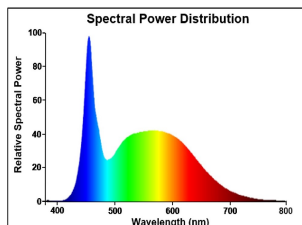

TOLEDO BALL

ToLEDo Ball V7 470LM 865 E27 SL

0029628