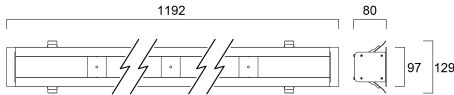

Features

- Recessed mounting frame accessory with trim, made of aluminium, dimensions: 97x1192mm, ceiling cut-out dimensions: 83x1165mm. Finishing colour RAL9003 (white).

Product Overview

Product name	OTAO LINEAR RECESSED FRAME WH
Technology	Non - Electrical Device
Housing	Aluminium
Mount	Ceiling recessed mounting
General application	Office, Education
ETIM Class	EC002557
E-number FI	4170612
Colour Variation Initial (SDCM)	N/A
Photobiological Risk Group	Not applicable
Electrical protection	Class III
Housing colour	RAL9003
IP rating	OTHER
IK rating	IK03
Product EAN number	5410288418292
Warranty	5 years
Built in presence detector	NONE

OTAO LINEAR RECESSED FRAME WH 0041829

Technical drawings

Data table

GENERAL DATA

Product name	OTAO LINEAR RECESSED FRAME WH
Technology	Non - Electrical Device
Type of accessory	Mounting kit
Housing	Aluminium
Mount	Ceiling recessed mounting
Built in presence detector	NONE
General application	Office, Education
Operating temperature range (°C)	5°C...+50°C
ETIM Class	EC002557
E-number FI	4170612
Warranty	5 years

PHYSICAL DATA

Housing colour	RAL9003
IP rating	OTHER
IK rating	IK03
Diffuser finish	Other
Weight (kg)	1.7

PACKAGING

Product EAN number	5410288418292
Packaging single length / height (cm)	122.0
Packaging single width (cm)	6.1
Packaging single depth (cm)	7.8
DUN14 (inner)	15410288418299
Units per outer package	4
Packaging outer length / height (cm)	124.0
Packaging outer width (cm)	14.2
Packaging outer depth (cm)	19.4