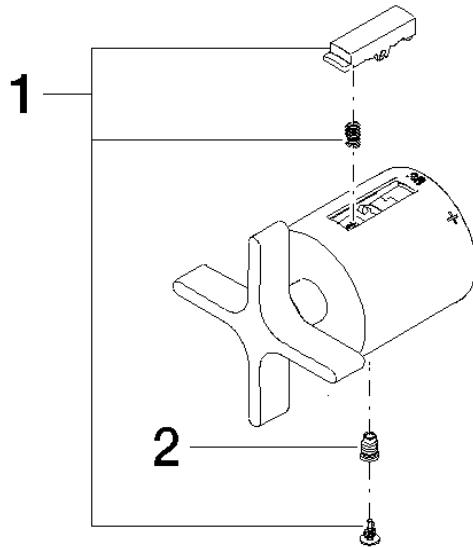

Handle for thermostat Ø 46 mm - Chrome

SPARE PARTS

90 17 33 029 00 Product version from 4/1/2025

| | | |
|--|--------------------------------|--------------------|
|  | Chrome | 90 17 33 029 00-00 |
|  | Brushed Platinum | 90 17 33 029 00-06 |
|  | Platinum | 90 17 33 029 00-08 |
|  | Dark Chrome | 90 17 33 029 00-19 |
|  | Brushed Light Gold (PVD) | 90 17 33 029 00-27 |
|  | Brushed Durabronze (23kt Gold) | 90 17 33 029 00-28 |
|  | Brushed Dark Brass (PVD) | 90 17 33 029 00-39 |
|  | Brushed Champagne (22kt Gold) | 90 17 33 029 00-46 |
|  | Champagne (22kt Gold) | 90 17 33 029 00-47 |
|  | Brushed Dark Platinum | 90 17 33 029 00-99 |

Handle for thermostat Ø 46 mm - Chrome

SPARE PARTS

90 17 33 029 00 Product version from 4/1/2025

Handle for thermostat Ø 46 mm - Chrome

SPARE PARTS

90 17 33 029 00 Product version from 4/1/2025

90 17 33 029 00 Product version from 4/1/2025

Parts for other finishes can be found here: Brushed Platinum

Spare parts list

| No. | Item Number | Name | Quantity used | Delivery time |
|-----|--------------------|--|---------------|---------------|
| 1 | 90 21 33 011 00-13 | Repair kit for thermostat handle - black | 1.00 | 14 |
| 2 | 90 31 11 517 00 90 | Bolt for thermostat handle M5 - | 1.00 | 14 |