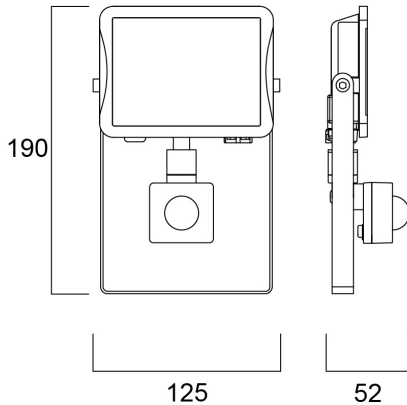

Start Flood IP65 PIR 3000LM 830 Black 0050176

Technical drawings

Data table

GENERAL DATA

Product name	Start Flood IP65 PIR 3000LM 830 Black
Technology	LED
Cap/Base	N/A
Housing	Aluminium
Mount	Ceiling surface mounting, Wall surface mounted
General application	Residential & Consumer
Operating temperature range (°C)	-20°C...+40°C
ETIM Class	EC001744
Warranty	3 years

OPTICAL DATA

Fixture luminous flux (lm)	3000
Luminaire efficacy (lm/W)	111
Correlated colour temperature (k)	3000
Light colour	Warm White
CRI (Ra)	80