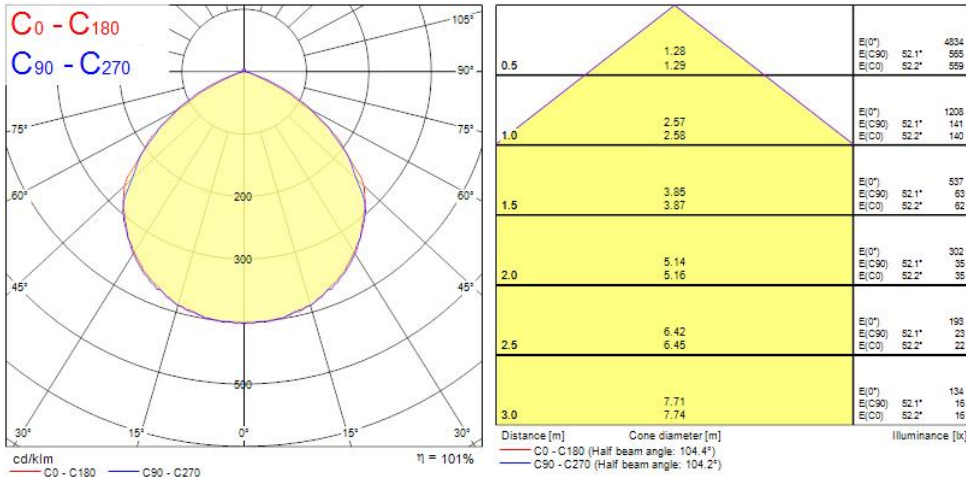

Start Flood IP65 PIR 3000LM 830 Black 0050176

Electrical protection	Class I
Control gear type	Not required
Dimmable	No
Housing colour	Black
IP rating	IP65
IK rating	IK05
Product EAN number	5410288501765
Warranty	3 years
Dimming method	N/A

Photometry