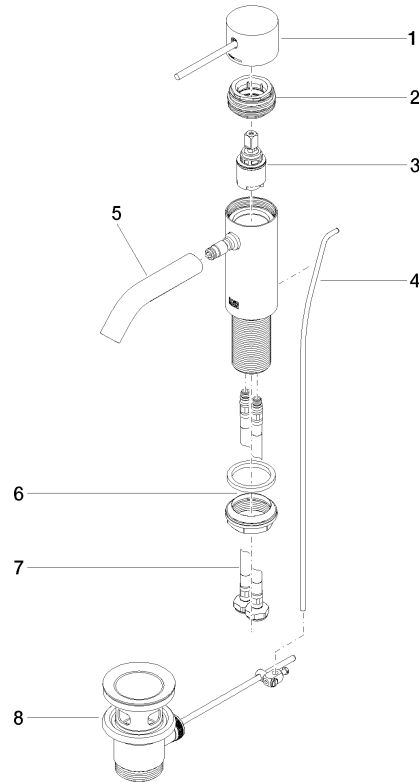

33 501 662 Product version up to 1/23/2020

- 125mm projection
- fixed spout
- circular, air-enriched flow
- height of mixer 134 mm
- height up to aerator 52 mm
- hole diameter 35 mm
- 2x screw-in M 8 x 1 pressure hose, leak-tested
- max. flow 5.7 l/min
- lead-free
- This product can help a building meet the requirements of Green Building Rating Systems, e.g. LEED®, BREEAM®, DGNB
- WRAS

33 501 662 Product version up to 1/23/2020

Flow rate chart

Codes & Standards

DIN 4109

ISO 3822

Scottish Water
Byelaws

UK Water Supply
Regulations

Ü-Zeichen

META META SLIM Single-lever basin mixer with pop-up waste - Chrome

META

33 501 662 Product version up to 1/23/2020

Certificates and sustainability

LGA_29	EPD-DOR-20230287 WRAS_251102 -IBA1-EN Environmental.prod uct-declarat
--------	--

Spare parts list

No.	Item Number	Name	Quantity used	Delivery time
5	90 11 06 206 00-00	Spout 90 x 145 x 35 mm - Chrome	1.00	20
4	09 31 09 110-00	Pull rod for pop-up waste Ø 4 x 384 mm - Chrome	1.00	20
6	04 23 10 044 07 90	Attachment set with seals M34 x 1 -	1.00	14
1	90 20 66 020 00-00	Handle for washstand deck mounting Kinematics Lever Ø 45 x 33 x 115 mm - Chrome	1.00	20
3	90 15 05 044 00 90	Cartridge Ø 25 x 51 mm -	1.00	14
8	90 11 01 001 00-00	Basin Waste - Chrome	1.00	20
7	04 30 04 100 00 90	High pressure hose M8x1 x 3/8" x 420 mm -	2.00	14
2	90 24 04 536 00 90	Union piece Ø 58 x 23 mm -	1.00	-
		Spare part can no longer be ordered, please order the replacement item		
		9024045570090	Fastening nut incl. filter -	