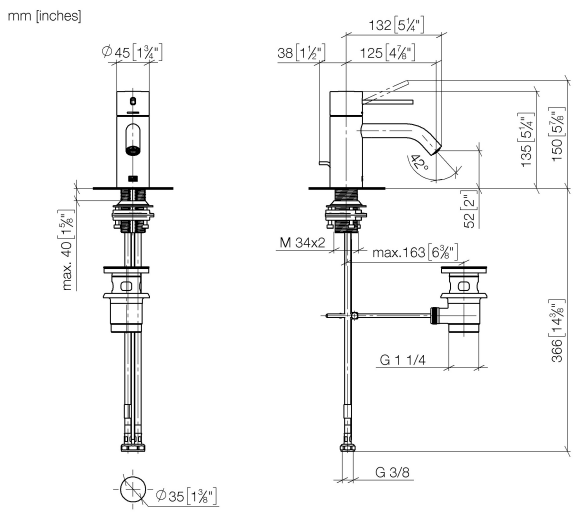

33 501 662 Product version up to 1/23/2020

- 125mm projection
- fixed spout
- circular, air-enriched flow
- height of mixer 134 mm
- height up to aerator 52 mm
- hole diameter 35 mm
- 2x screw-in M 8 x 1 pressure hose, leak-tested
- max. flow 5.7 l/min
- lead-free
- This product can help a building meet the requirements of Green Building Rating Systems, e.g. LEED®, BREEAM®, DGNB
- WRAS

33 501 662 Product version up to 1/23/2020

Flow rate chart

Codes & Standards

DIN 4109

ISO 3822

Scottish Water
Byelaws

UK Water Supply
Regulations

Ü-Zeichen

META META SLIM Single-lever basin mixer with pop-up waste - Chrome

META

33 501 662 Product version up to 1/23/2020

Certificates and sustainability

LGA_29	EPD-DOR-20230287 WRAS_251102 -IBA1-EN Environmental.prod uct-declarat
--------	--

Spare parts list

No.	Item Number	Name	Quantity used	Delivery time
5	90 11 06 206 00-00	Spout 90 x 145 x 35 mm - Chrome	1.00	20
4	09 31 09 110-00	Pull rod for pop-up waste Ø 4 x 384 mm - Chrome	1.00	20
6	04 23 10 044 07 90	Attachment set with seals M34 x 1 -	1.00	14
1	90 20 66 020 00-00	Handle for washstand deck mounting Kinematics Lever Ø 45 x 33 x 115 mm - Chrome	1.00	20
3	90 15 05 044 00 90	Cartridge Ø 25 x 51 mm -	1.00	14
8	90 11 01 001 00-00	Basin Waste - Chrome	1.00	20
7	04 30 04 100 00 90	High pressure hose M8x1 x 3/8" x 420 mm -	2.00	14
2	90 24 04 536 00 90	Union piece Ø 58 x 23 mm -	1.00	-
		Spare part can no longer be ordered, please order the replacement item		
		9024045570090	Fastening nut incl. filter -	