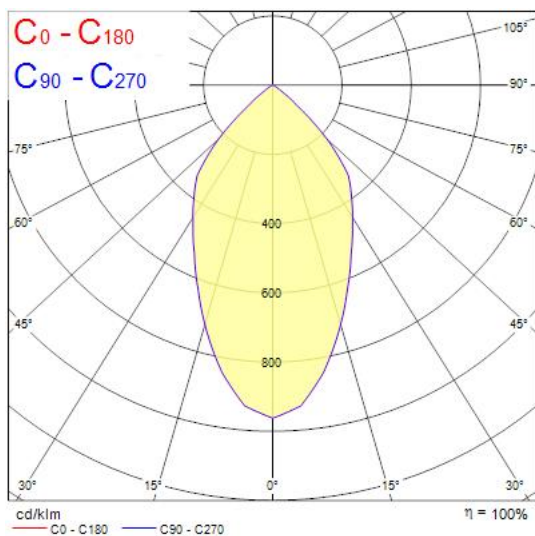

Concord

EXPOSPOT 90 DUO HE RA90 4000K WB WHITE 2070058

Total power consumption (W)	50
Electrical protection	Class II
Control gear type	Electronic ballast
Control gear mounting	Remote
Dimmable	No
Housing colour	White
IP rating	IP20
IK rating	IK02
Product EAN number	5025768700585
Warranty	5 years
Dimming method	N/A

Photometry