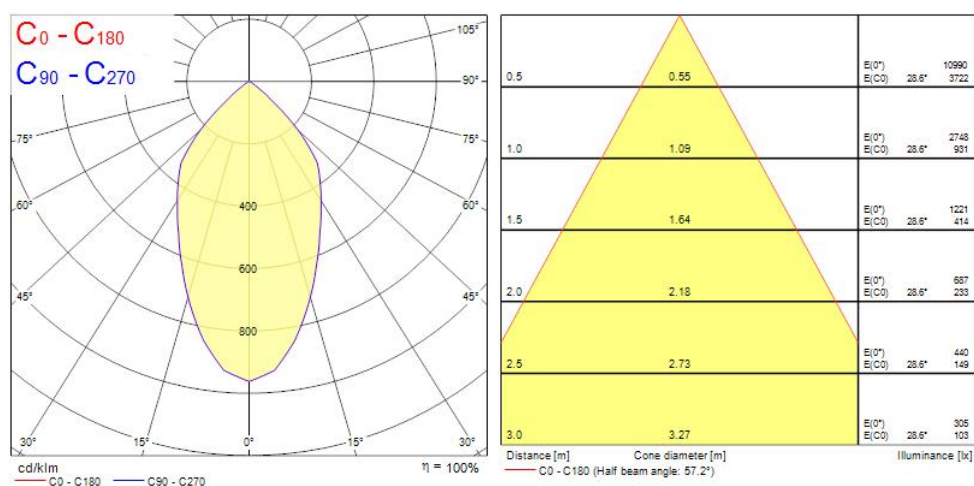

Concord

EXPOSPOT 90 DUO HE RA90 4000K WB WHITE 2070058

Total power consumption (W)	50
Electrical protection	Class II
Control gear type	Electronic ballast
Control gear mounting	Remote
Dimmable	No
Housing colour	White
IP rating	IP20
IK rating	IK02
Product EAN number	5025768700585
Warranty	5 years
Dimming method	N/A

Photometry