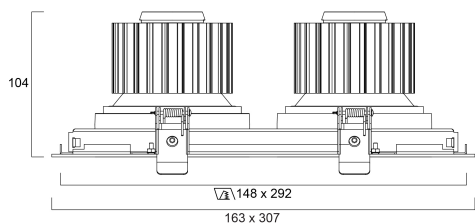

Technical drawings