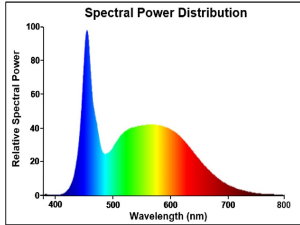

TOLEDO BALL

ToLEDo Ball V7 470LM 865 E14 SL
0029627