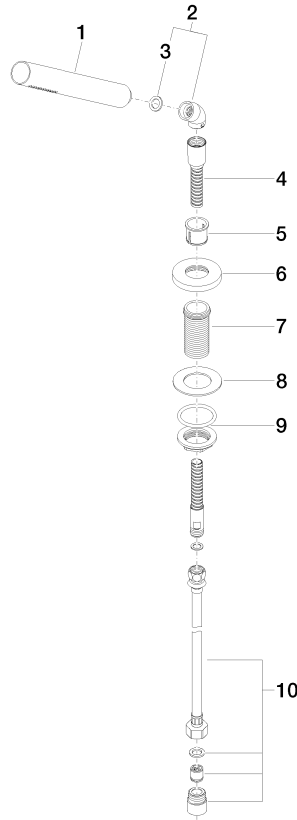

27 702 660 Product version from 7/1/2023

- COMPACT RAIN, max. flow rate 6.8 l/min (at 3 bar)
- with anti-scale system
- rosette Ø 60 mm
- hole diameter 32 mm
- metal shower hose 1750mm with integrated anti-twist protection
- WRAS

27 702 660 Product version from 7/1/2023

mm [inches]

**Flow rate chart**

**Codes & Standards**

ASME A112.18.1	cUPC	DIN 4109	ISO 3822
Scottish Water Byelaws	UK Water Supply Regulations	Ü-Zeichen	

## META Hand shower set for bath rim or tile edge installation - Brushed Platinum

META

27 702 660 Product version from 7/1/2023

### Spare parts list

No.	Item Number	Name	Quantity used	Delivery time
3	90 14 20 002 00 90	Washer 18,5 x 12,0 x 2,0 mm -	1.00	14
5	90 18 40 085 00 90	Sleeve -	1.00	14
4	28 322 970-06	Metal shower hose 1/2" x 3/8" x 1750 mm - Brushed Platinum	1.00	14
2	90 24 04 019 00-06	Elbow 35° 1/2" x 1/2" - Brushed Platinum	1.00	20
10	12 505 970 90	High pressure hose 1/2" x 3/8" x 500 mm -	1.00	14
9	04 23 10 032 46 90	Mounting with seals M30 x 1,5 -	1.00	14
6	09 27 66 003-06	Rosette M33 x 1.5 Ø 60 x 9 mm - Brushed Platinum	1.00	20
7	09 30 01 090-07	Connection Ø 33 x 67 mm - untreated nickel-plated	1.00	40
8	09 30 11 060 90	Disc 60 x 34 x 2 mm -	1.00	14
1	90 12 11 140 41-06	Bar-type hand shower 6,8 l/min - Brushed Platinum	1.00	-