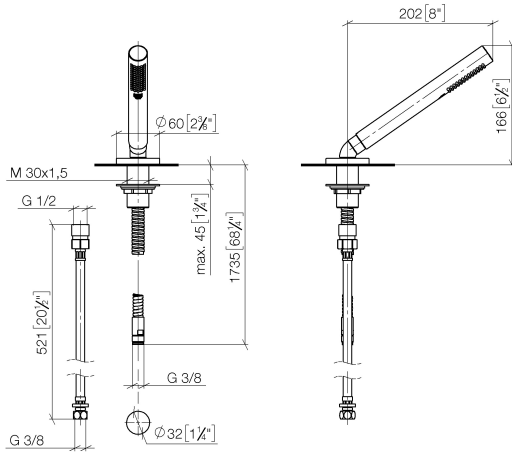

27 702 660 Product version from 7/1/2023

- COMPACT RAIN, max. flow rate 6.8 l/min (at 3 bar)
- with anti-scale system
- rosette Ø 60 mm
- hole diameter 32 mm
- metal shower hose 1750mm with integrated anti-twist protection
- WRAS

27 702 660 Product version from 7/1/2023

mm [inches]

**Flow rate chart**

**Codes & Standards**

ASME A112.18.1	cUPC	DIN 4109	ISO 3822
Scottish Water Byelaws	UK Water Supply Regulations	Ü-Zeichen	

## META Hand shower set for bath rim or tile edge installation - Brushed Platinum

META

27 702 660 Product version from 7/1/2023

### Spare parts list

No.	Item Number	Name	Quantity used	Delivery time
3	90 14 20 002 00 90	Washer 18,5 x 12,0 x 2,0 mm -	1.00	14
5	90 18 40 085 00 90	Sleeve -	1.00	14
4	28 322 970-06	Metal shower hose 1/2" x 3/8" x 1750 mm - Brushed Platinum	1.00	14
2	90 24 04 019 00-06	Elbow 35° 1/2" x 1/2" - Brushed Platinum	1.00	20
10	12 505 970 90	High pressure hose 1/2" x 3/8" x 500 mm -	1.00	14
9	04 23 10 032 46 90	Mounting with seals M30 x 1,5 -	1.00	14
6	09 27 66 003-06	Rosette M33 x 1.5 Ø 60 x 9 mm - Brushed Platinum	1.00	20
7	09 30 01 090-07	Connection Ø 33 x 67 mm - untreated nickel-plated	1.00	40
8	09 30 11 060 90	Disc 60 x 34 x 2 mm -	1.00	14
1	90 12 11 140 41-06	Bar-type hand shower 6,8 l/min - Brushed Platinum	1.00	-