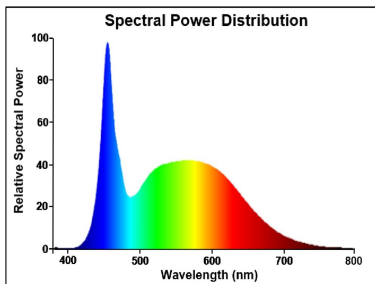

TOLEDO BALL

ToLEDo Ball V7 470LM 865 E14 SL
0029627

Packaging

Single packaging type	Carton
Product EAN number	5410288296272
Packaging single length / height (cm)	5.0
Packaging single width (cm)	5.0
Packaging single depth (cm)	9.5
DUN14 (outer)	15410288296279
Units per outer package	6
Packaging outer length / height (cm)	15.8
Packaging outer width (cm)	10.7
Packaging outer depth (cm)	10.2

Safety data

Optimal operating condition (°C)	-20-40
Breakage cleaning instructions	Not applicable
Special purpose lamp	No
Dry applications use only	Yes
Suitable for household illumination	Yes
Safety message	Not Suitable for totally enclosed fixtures

PHOTOMETRY

TECHNICAL DRAWINGS