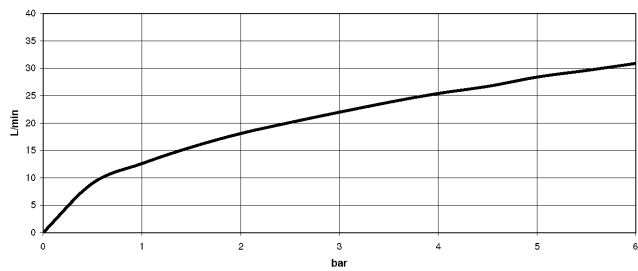

**TARA Bath mixer for wall mounting with hand shower set - Brushed Dark
Platinum**

TARA

25 133 892 Product version up to 5/27/2021

- spout: circular, air-enriched flow
- max. flow 22 l/min at 3 bar flow pressure
- Hand shower: COMPACT RAIN, max. flow rate 6.8 l/min (at 3 bar)
- complete hand shower set with anti-scale system
- 240mm projection
- rotary diverter for bath/shower
- slide-on rosettes Ø 65 mm
- rosette for shower holder Ø 50mm
- 1/2" connection
- gauge 150 mm - 15 mm
- metal shower hose 1250mm with integrated anti-twist protection
- WRAS

25 133 892 Product version up to 5/27/2021
mm [inches]

Flow rate chart

Codes & Standards

DIN 4109

EN 1717

ISO 3822

Scottish Water
Byelaws

UK Water Supply
Regulations