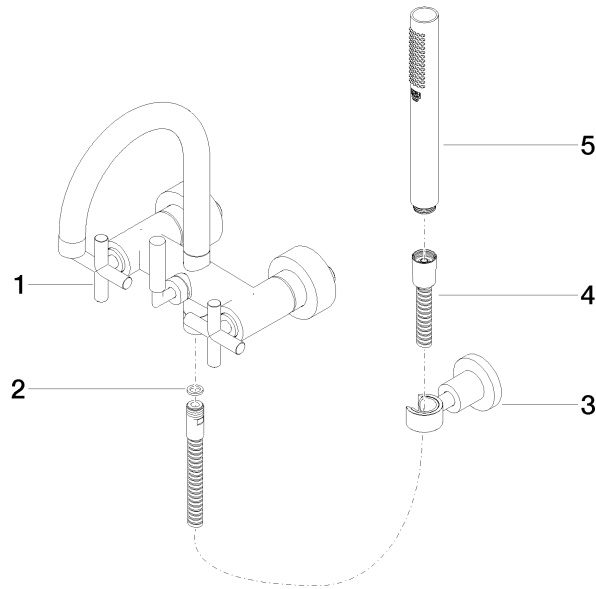

**TARA Bath mixer for wall mounting with hand shower set - Brushed Dark
Platinum**

TARA

25 133 892 Product version up to 5/27/2021

- spout: circular, air-enriched flow
- max. flow 22 l/min at 3 bar flow pressure
- Hand shower: COMPACT RAIN, max. flow rate 6.8 l/min (at 3 bar)
- complete hand shower set with anti-scale system
- 240mm projection
- rotary diverter for bath/shower
- slide-on rosettes Ø 65 mm
- rosette for shower holder Ø 50mm
- 1/2" connection
- gauge 150 mm - 15 mm
- metal shower hose 1250mm with integrated anti-twist protection
- WRAS

25 133 892 Product version up to 5/27/2021
mm [inches]

Flow rate chart

Codes & Standards

DIN 4109

EN 1717

ISO 3822

Scottish Water
Byelaws

UK Water Supply
Regulations

Ü-Zeichen

TARA Bath mixer for wall mounting with hand shower set - Brushed Dark
Platinum

TARA

25 133 892 Product version up to 5/27/2021

Certificates and sustainability

WRAS_2210

Belgaqua_21-026-2 LGA_18

EPD-DOR-20230287 Belgaqua_25-341-2
-IBA1-EN
Environmental.prod
uct-declarat

25 133 892 Product version up to 5/27/2021

Parts for other finishes can be found here: [Chrome](#)

Spare parts list

No.	Item Number	Name	Quantity used	Delivery time
4	90 30 02 072 00-99	Metal shower hose 1/2" x 3/8" x 1250 mm - Brushed Dark Platinum	1.00	40
1	25 100 892-99	TARA Bath mixer for wall mounting - Brushed Dark Platinum	1.00	-
Spare part can no longer be ordered, please order the replacement item				
2	90 14 20 026 00 90	Washer 14 x 8 x 2 mm Centellen WS 3820 -	1.00	14
3	28 050 892-99	TARA Wall bracket - Brushed Dark Platinum	1.00	40
5	90 12 11 140 41-99	Bar-type hand shower 6,8 l/min - Brushed Dark Platinum	1.00	-
Spare part can no longer be ordered, please order the replacement item				