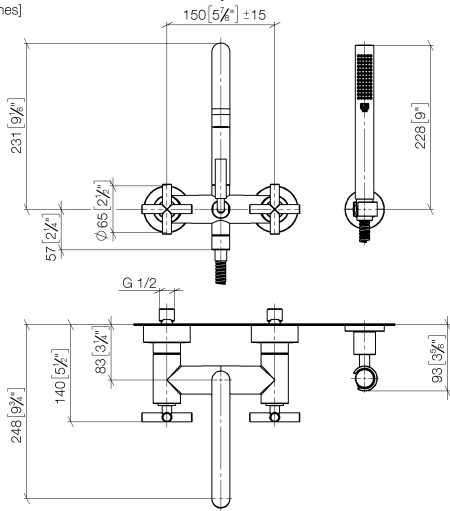

**TARA Bath mixer for wall mounting with hand shower set - Brushed Dark
Platinum**

TARA

25 133 892 Product version up to 5/27/2021

- spout: circular, air-enriched flow
- max. flow 22 l/min at 3 bar flow pressure
- Hand shower: COMPACT RAIN, max. flow rate 6.8 l/min (at 3 bar)
- complete hand shower set with anti-scale system
- 240mm projection
- rotary diverter for bath/shower
- slide-on rosettes Ø 65 mm
- rosette for shower holder Ø 50mm
- 1/2" connection
- gauge 150 mm - 15 mm
- metal shower hose 1250mm with integrated anti-twist protection
- WRAS

Intrinsic protection against back flow.

Stand pipes combination possible on request (special production).

	Brushed Dark Platinum	25 133 892-99
	Chrome	25 133 892-00
	Brushed Platinum	25 133 892-06
	Platinum	25 133 892-08
	Dark Chrome	25 133 892-19
	Brushed Durabronze (23kt Gold)	25 133 892-28
	Matte Black	25 133 892-33
	Brushed Dark Brass (PVD)	25 133 892-39
	Brushed Bronze (PVD)	25 133 892-42
	Brushed Dark Bronze (PVD)	25 133 892-43
	Brushed Champagne (22kt Gold)	25 133 892-46
	Champagne (22kt Gold)	25 133 892-47
	Brushed Chrome	25 133 892-93

25 133 892 Product version up to 5/27/2021
mm [inches]

Flow rate chart

Codes & Standards

DIN 4109

EN 1717

ISO 3822

Scottish Water
Byelaws

UK Water Supply
Regulations

25 133 892 Product version up to 5/27/2021

Parts for other finishes can be found here: [Chrome](#)

Spare parts list

No.	Item Number	Name	Quantity used	Delivery time
4	90 30 02 072 00-99	Metal shower hose 1/2" x 3/8" x 1250 mm - Brushed Dark Platinum	1.00	40
1	25 100 892-99	TARA Bath mixer for wall mounting - Brushed Dark Platinum	1.00	-
Spare part can no longer be ordered, please order the replacement item				
2	90 14 20 026 00 90	Washer 14 x 8 x 2 mm Centellen WS 3820 -	1.00	14
3	28 050 892-99	TARA Wall bracket - Brushed Dark Platinum	1.00	40
5	90 12 11 140 41-99	Bar-type hand shower 6,8 l/min - Brushed Dark Platinum	1.00	-
Spare part can no longer be ordered, please order the replacement item				