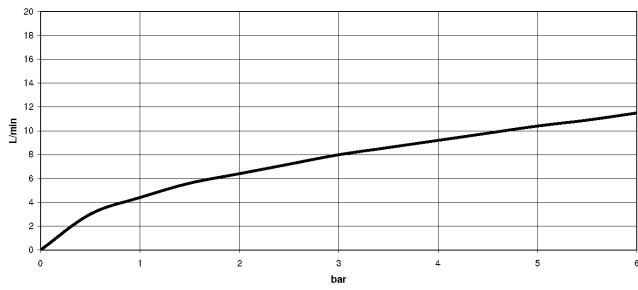

Flow rate chart

Codes & Standards

DIN 4109

EN 1717

ISO 3822

Ü-Zeichen