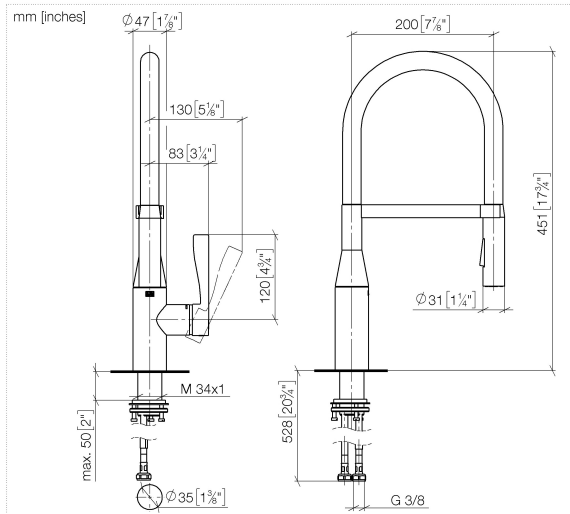

33 865 895 Product version from 5/20/2021