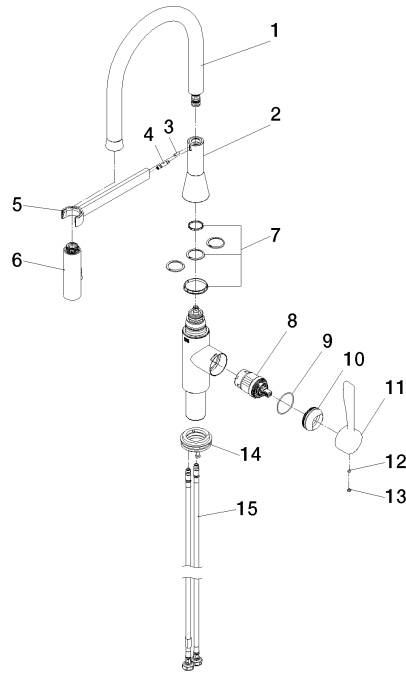

## SYNC Profi single-lever mixer - Chrome

SYNC

33 865 895 Product version from 5/20/2021

### Certificates and sustainability

Belgaqua\_21-027-2 LGA\_29

EPD-DOR-20230287 Belgaqua\_25-340-2  
-IBA1-EN  
Environmental.prod  
uct-declarat

**Spare parts list**

No.	Item Number	Name	Quantity used	Delivery time
1	90 30 02 100 00-00	Tube for flexible spout Complete set Ø 40 x 495 mm - Chrome	1.00	20
10	09 28 30 030-00	Cover Ø 42 x 17 mm - Chrome	1.00	20
12	90 31 11 063 00 90	Mounting Threaded pin with hexagon socket with cup point M5 x 4 mm -	1.00	14
11	09 20 89 020-00	Handle Lever 142 x 44,50 x 23 mm - Chrome	1.00	20
14	04 30 11 040 00 90	Mounting for sink unit deck mounting with spacer M34 x 1 -	1.00	14
6	04 12 11 150 00 90	Rinsing spray 42 x 108 x 38 mm -	1.00	14
15	04 30 04 101 00 90	High pressure hose M8x1 x 3/8" x 600 mm -	2.00	14
8	90 15 05 064 05 90	Single-lever mixer cartridge with adapter plate Sleeve nut Ø 35 mm x 58,6 mm -	1.00	-
Spare part can no longer be ordered, please order the replacement item				
	9015050460590	Single-lever mixer cartridge insert 45° with fastening nut and adapter key , torque wrench Ø 35 mm x 58,6 mm -		
2	90 17 97 063 00-00	Retainer - Chrome	1.00	20
7	12 821 970 90	Swivel limitation set -	1.00	14
5	90 17 20 045 00-00	Holder Spray arm 150 x 225 x 90 mm - Chrome	1.00	20
4	09 31 11 209 90	Mounting Threaded pin with shaft Ø 6 x 28 mm -	1.00	14
3	09 31 11 040 90	Straight pin Ø 6 x12 mm -	1.00	14
9	09 14 10 190 90	O-Ring EPDM 70 38,0 x 1,5 mm -	1.00	14
13	90 31 20 087 00-00	Plug with O-ring Ø 7 x 2,1 mm - Chrome	1.00	20