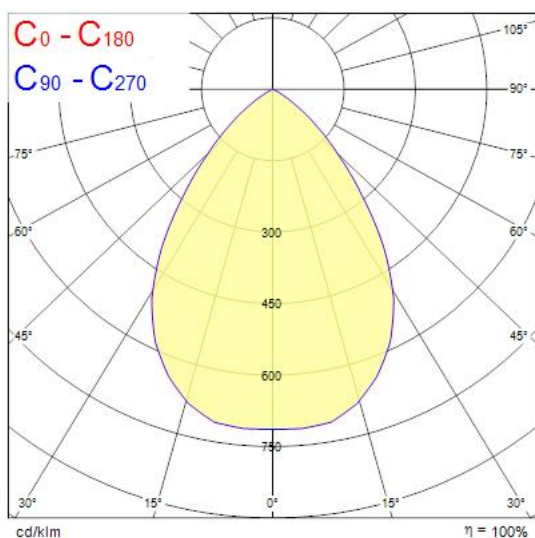

Concord

Solstice 200 2400lm 940 DALI Square 2070168

IP rating	IP40/20
IK rating	IK02
Product EAN number	5025768701681
Warranty	5 years

Photometry