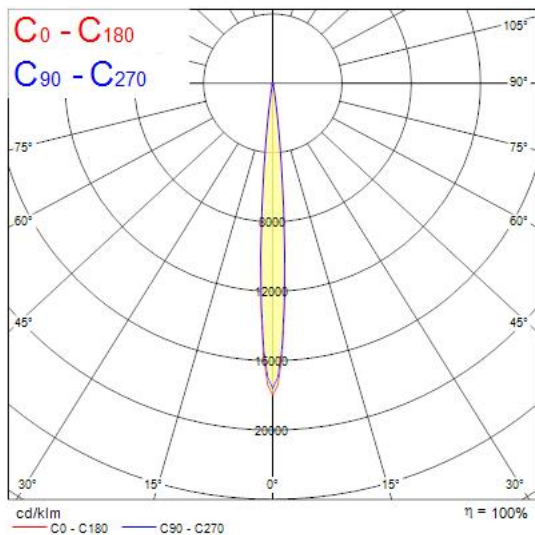

Concord

CONCORD BEACON MUSE 2700K SM SSC WHITE 2062577

Correlated colour temperature (k)	2700
Light colour	Candlelight
CRI (Ra)	97
Colour Variation Initial (SDCM)	2
Beam Angle (°)	55
Photobiological Risk Group	RG1
Total power consumption (W)	18
Electrical protection	Class II
Control gear type	LED driver constant current
Dimmable	Yes
Minimum dimming level (%)	1
Housing colour	RAL 9016 - Traffic white / Bezel
IP rating	IP20
IK rating	IK02
Product EAN number	5025768625772
Warranty	5 years
Dimming method	SylSmart SSC
Useful luminous flux (#use)	940

Photometry