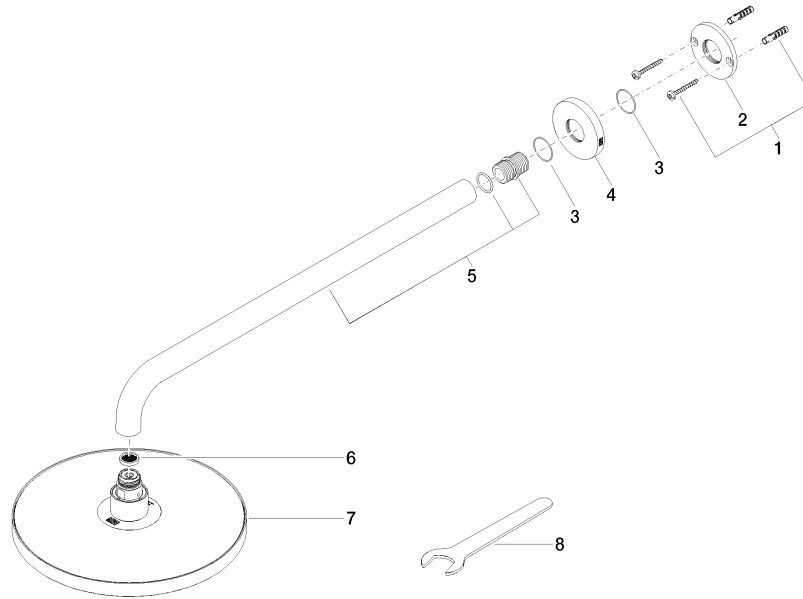

28 649 970 Product version from 3/13/2017

- rain shower Ø 220 mm
- Rain shower material: metal
- PURE RAIN, max. flow rate 14 l/min (at 3 bar)
- Function from: 7 l/min
- quick clearing
- with anti-scale system
- rosette Ø 60 mm

**Technical data:**

- 450mm projection
- 1/2" connection

**Notes:**

Recommended miscellaneous

**Concealed wall elbow -**

35 085 970 90

- min. recess depth 90 mm
- max. recess depth 163 mm

28 649 970 Product version from 3/13/2017

## Rainshower with wall fixing 220 mm - Brushed Dark Platinum

SERIES SPECIFIC

28 649 970 Product version from 3/13/2017

### Spare parts list

No.	Item Number	Name	Quantity used	Delivery time
5	90 11 03 070 00-99	Pipe 462 x 61 x 24 mm - Brushed Dark Platinum	1.00	40
3	09 14 10 150 90	O-Ring 23 x 1,5 mm -	2.00	14
1	04 30 31 032 00 90	Attachment set Bolt 4 x 35 mm -	1.00	14
2	09 17 20 120 90	Connection Ø 56,50 x 5 mm -	1.00	14
6	09 23 01 075 90	Sieve seal Ø 18 x 3,5 mm -	1.00	14
4	09 27 97 015-99	Rosette DB logo Ø 60 x 9 mm - Brushed Dark Platinum	1.00	40
8	90 30 09 069 00 90	Spanner -	1.00	14
7	04 12 05 092 00-99	Rainshower round Ø 220 mm - Brushed Dark Platinum	1.00	40