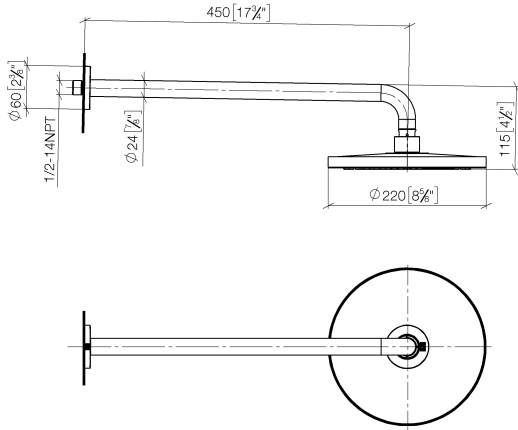

28 649 970 Product version from 3/13/2017

- rain shower Ø 220 mm
- Rain shower material: metal
- PURE RAIN, max. flow rate 14 l/min (at 3 bar)
- Function from: 7 l/min
- quick clearing
- with anti-scale system
- rosette Ø 60 mm

**Technical data:**

- 450mm projection
- 1/2" connection

**Notes:**

Recommended miscellaneous

**Concealed wall elbow -**

35 085 970 90

- min. recess depth 90 mm
- max. recess depth 163 mm

28 649 970 Product version from 3/13/2017

mm [inches]

Flow rate chart

Codes & Standards

DIN 4109

EN 1112

ISO 3822

Scottish Water  
Byelaws

UK Water Supply  
Regulations

### Spare parts list

No.	Item Number	Name	Quantity used	Delivery time
5	90 11 03 070 00-99	Pipe 462 x 61 x 24 mm - Brushed Dark Platinum	1.00	40
3	09 14 10 150 90	O-Ring 23 x 1,5 mm -	2.00	14
1	04 30 31 032 00 90	Attachment set Bolt 4 x 35 mm -	1.00	14
2	09 17 20 120 90	Connection Ø 56,50 x 5 mm -	1.00	14
6	09 23 01 075 90	Sieve seal Ø 18 x 3,5 mm -	1.00	14
4	09 27 97 015-99	Rosette DB logo Ø 60 x 9 mm - Brushed Dark Platinum	1.00	40
8	90 30 09 069 00 90	Spanner -	1.00	14
7	04 12 05 092 00-99	Rainshower round Ø 220 mm - Brushed Dark Platinum	1.00	40