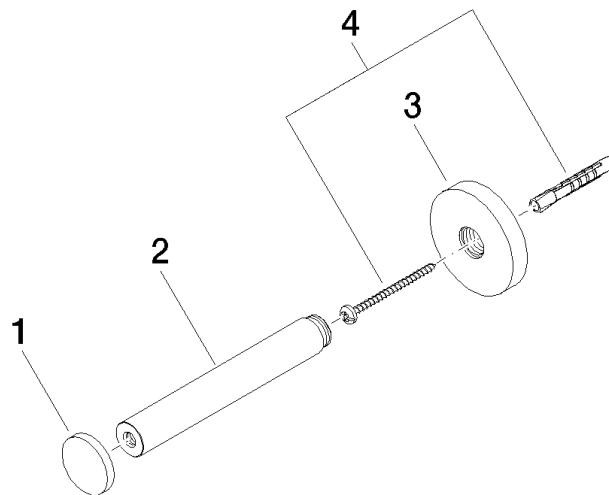

83 590 892 Product version from 4/1/2024

- width 55mm
- height 55 mm
- rosette Ø 55 mm
- 135mm projection

	Brushed Dark Platinum	83 590 892-99
	Chrome	83 590 892-00
	Brushed Platinum	83 590 892-06
	Platinum	83 590 892-08
	Dark Chrome	83 590 892-19
	Brushed Durabronze (23kt Gold)	83 590 892-28
	Matte Black	83 590 892-33
	Brushed Gold (PVD)	83 590 892-37
	Brushed Dark Brass (PVD)	83 590 892-39
	Brushed Bronze (PVD)	83 590 892-42
	Brushed Dark Bronze (PVD)	83 590 892-43
	Brushed Champagne (22kt Gold)	83 590 892-46
	Champagne (22kt Gold)	83 590 892-47
	Brushed Chrome	83 590 892-93

83 590 892 Product version from 4/1/2024

mm [inches]

83 590 892 Product version from 4/1/2024

Parts for other finishes can be found here: [Chrome](#)

Spare parts list

No.	Item Number	Name	Quantity used	Delivery time
4	05 30 31 025 00 90	Mounting Bolt Round head 4,5 x 60 mm -	1.00	14
1	08 31 20 531-99	Plug Ø 30 x 12,5 mm - Brushed Dark Platinum	1.00	40
2	08 31 09 611-99	Holder Ø 18 x 126,5 mm - Brushed Dark Platinum	1.00	40
3	08 27 89 500-99	Rosette M16 x 1.5 Ø 55 x 9,5 mm - Brushed Dark Platinum	1.00	40