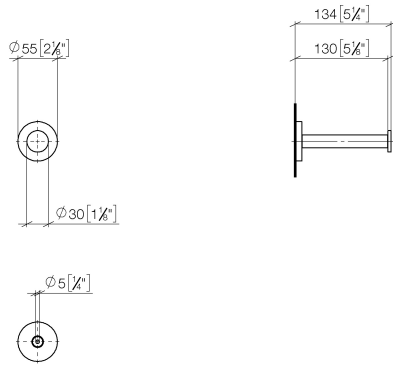

83 590 892 Product version from 4/1/2024

- width 55mm
- height 55 mm
- rosette Ø 55 mm
- 135mm projection

	Brushed Dark Platinum	83 590 892-99
	Chrome	83 590 892-00
	Brushed Platinum	83 590 892-06
	Platinum	83 590 892-08
	Dark Chrome	83 590 892-19
	Brushed Durabronze (23kt Gold)	83 590 892-28
	Matte Black	83 590 892-33
	Brushed Gold (PVD)	83 590 892-37
	Brushed Dark Brass (PVD)	83 590 892-39
	Brushed Bronze (PVD)	83 590 892-42
	Brushed Dark Bronze (PVD)	83 590 892-43
	Brushed Champagne (22kt Gold)	83 590 892-46
	Champagne (22kt Gold)	83 590 892-47
	Brushed Chrome	83 590 892-93

83 590 892 Product version from 4/1/2024

mm [inches]

83 590 892 Product version from 4/1/2024

Parts for other finishes can be found here: [Chrome](#)

Spare parts list

No.	Item Number	Name	Quantity used	Delivery time
4	05 30 31 025 00 90	Mounting Bolt Round head 4,5 x 60 mm -	1.00	14
1	08 31 20 531-99	Plug Ø 30 x 12,5 mm - Brushed Dark Platinum	1.00	40
2	08 31 09 611-99	Holder Ø 18 x 126,5 mm - Brushed Dark Platinum	1.00	40
3	08 27 89 500-99	Rosette M16 x 1.5 Ø 55 x 9,5 mm - Brushed Dark Platinum	1.00	40