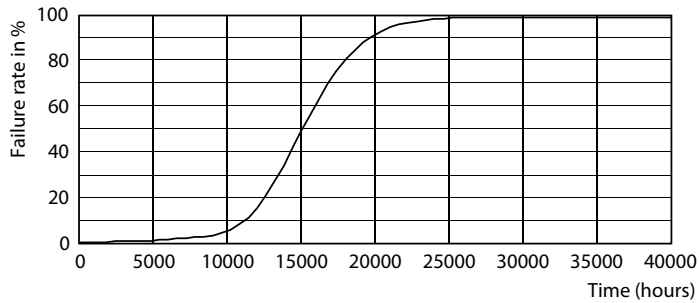

Levensduur

Life Expectancy Diagram - CorePro LEDcapsuleLV 1.8-20W G4 830