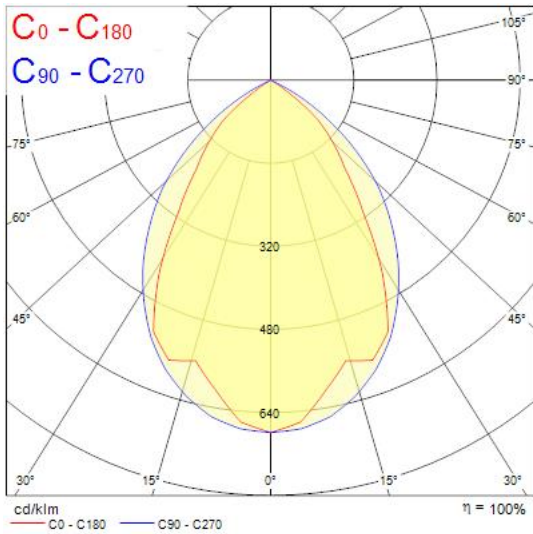

RANA NEO 3500LM REC 600x600 840 CC EM 2L WHITE 0052583

Luminous flux (emergency) (lm)	80
Total power consumption (W)	32
Electrical protection	Class I
Control gear type	LED driver constant current
LED Flickering Rate	Ultra low (5% or less)
Housing colour	RAL9016
IP rating	IP20
IK rating	IK07
Product EAN number	5410288525839
Warranty	5 years
Dimming method	N/A
Useful luminous flux (#use)	3527

Photometry