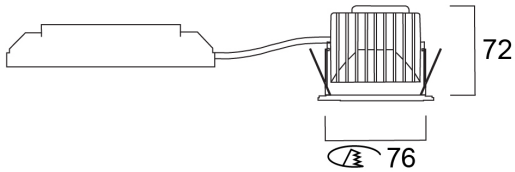

MYRIAD IP65 4000K PHASE DIM WHITE

Item No: 2049529

Concord

MYRIAD IP65 4000K PHASE DIM WHITE

Technical Assets

Dimensions (mm)

Photometrics

Distance [m]	Cone diameter [m]	E _{0°} [lx]	E _{19.8°} [lx]	Illuminance [lx]
0.5	0.36	6336	2643	
1.0	0.71	1677	661	
1.5	1.07	701	284	
2.0	1.42	394	155	
2.5	1.78	252	100	
3.0	2.14	175	73	

Distance [m] Cone diameter [m] Illuminance [lx]
 — C0 - C180 (Half beam angle: 39.2°)

MYRIAD IP65 4000K PHASE DIM WHITE

Item No: 2049529

Concord

General data

Product name	MYRIAD IP65 4000K PHASE DIM WHITE
Technology	LED
Cap/Base	N/A
Mount	Ceiling recessed mounting
Environment	Interior
General application	Hospitality, Office, Retail
ETIM Class	EC001744
E-number SE	7462014
E-number Norway	3290237
Warranty	5 years

Lifetime data

Lifespan L70 B50	100000
Lifespan L80 B20	100000
Lifespan L90 B10	68500

Physical data

IP rating	IP65/20
IK rating	IK02
Diffuser material	Glass
Nominal Product Height (mm)	72
Nominal Product Diameter (mm)	76
Weight (kg)	0.39
Recessed Depth (mm)	72

Packaging

Product EAN number	5025768495290
Packaging single length / height (cm)	17.5
Packaging single width (cm)	15.0
Packaging single depth (cm)	17.5
Units per outer package	1
Packaging outer length / height (cm)	17.5
Packaging outer width (cm)	15.0
Packaging outer depth (cm)	17.5