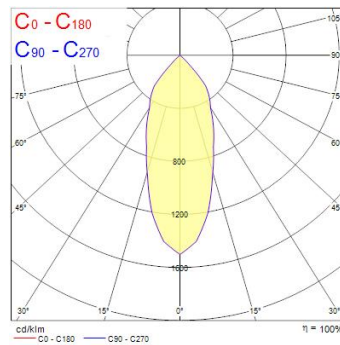

MYRIAD IP65 4000K PHASE DIM WHITE

Item No: 2049529

Concord

MYRIAD IP65 4000K PHASE DIM WHITE

Technical Assets

Dimensions (mm)

Photometrics

Distance [m]	Cone diameter [m]	E _{0°} [lx]	E _{19.8°} [lx]	Illuminance [lx]
0.5	0.36	6336	2643	
1.0	0.71	1677	661	
1.5	1.07	701	284	
2.0	1.42	394	155	
2.5	1.78	252	100	
3.0	2.14	175	73	

Distance [m] Cone diameter [m] Illuminance [lx]
 — C0 - C180 (Half beam angle: 39.2°)

MYRIAD IP65 4000K PHASE DIM WHITE

Item No: 2049529

Concord

General data

Product name	MYRIAD IP65 4000K PHASE DIM WHITE
Technology	LED
Cap/Base	N/A
Mount	Ceiling recessed mounting
Environment	Interior
General application	Hospitality, Office, Retail
ETIM Class	EC001744
E-number SE	7462014
E-number Norway	3290237
Warranty	5 years

Optical data

Useful luminous flux (Φ_{use})	1050
Fixture luminous flux (lm)	1050
Luminaire efficacy (lm/W)	105
LOR (%)	100
Correlated colour temperature (k)	4000
Light colour	Neutral White
CRI (Ra)	90
Colour Variation Initial (SDCM)	SDCM3
Adjustable chromaticity	N
Beam Angle (°)	30
Distribution type	Symmetric
Photobiological Risk Group	RG1

Lifetime data

Lifespan L70 B50	100000
Lifespan L80 B20	100000
Lifespan L90 B10	68500

Physical data

IP rating	IP65/20
IK rating	IK02
Diffuser material	Glass
Nominal Product Height (mm)	72
Nominal Product Diameter (mm)	76
Weight (kg)	0.39
Recessed Depth (mm)	72