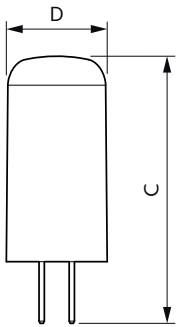

Maatschets

Product	D	C
CorePro LEDcapsuleLV 1-10W G4 827	13 mm	35 mm

Fotometrische gegevens

General uniform lighting - CorePro LEDcapsuleLV 1-10W G4 827

Spectral Power Distribution Colour - CorePro LEDcapsuleLV 1-10W G4 827