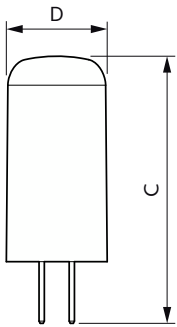

Maatschets

Product	D	C
CorePro LEDcapsuleLV 1-10W G4 830	13 mm	35 mm

Fotometrische gegevens

Spectral Power Distribution Colour - CorePro LEDcapsuleLV 1-10W G4 830

Light Distribution Diagram - CorePro LEDcapsuleLV 1-10W G4 830