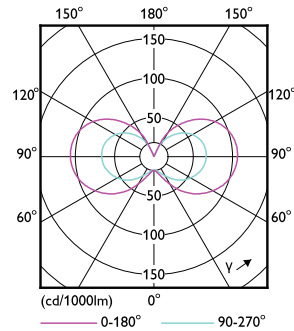

Maatschets

Product	D	C
CorePro LEDcapsuleLV 1-10W G4 830	13 mm	35 mm

Fotometrische gegevens

Spectral Power Distribution Colour - CorePro LEDcapsuleLV 1-10W G4 830

Light Distribution Diagram - CorePro LEDcapsuleLV 1-10W G4 830